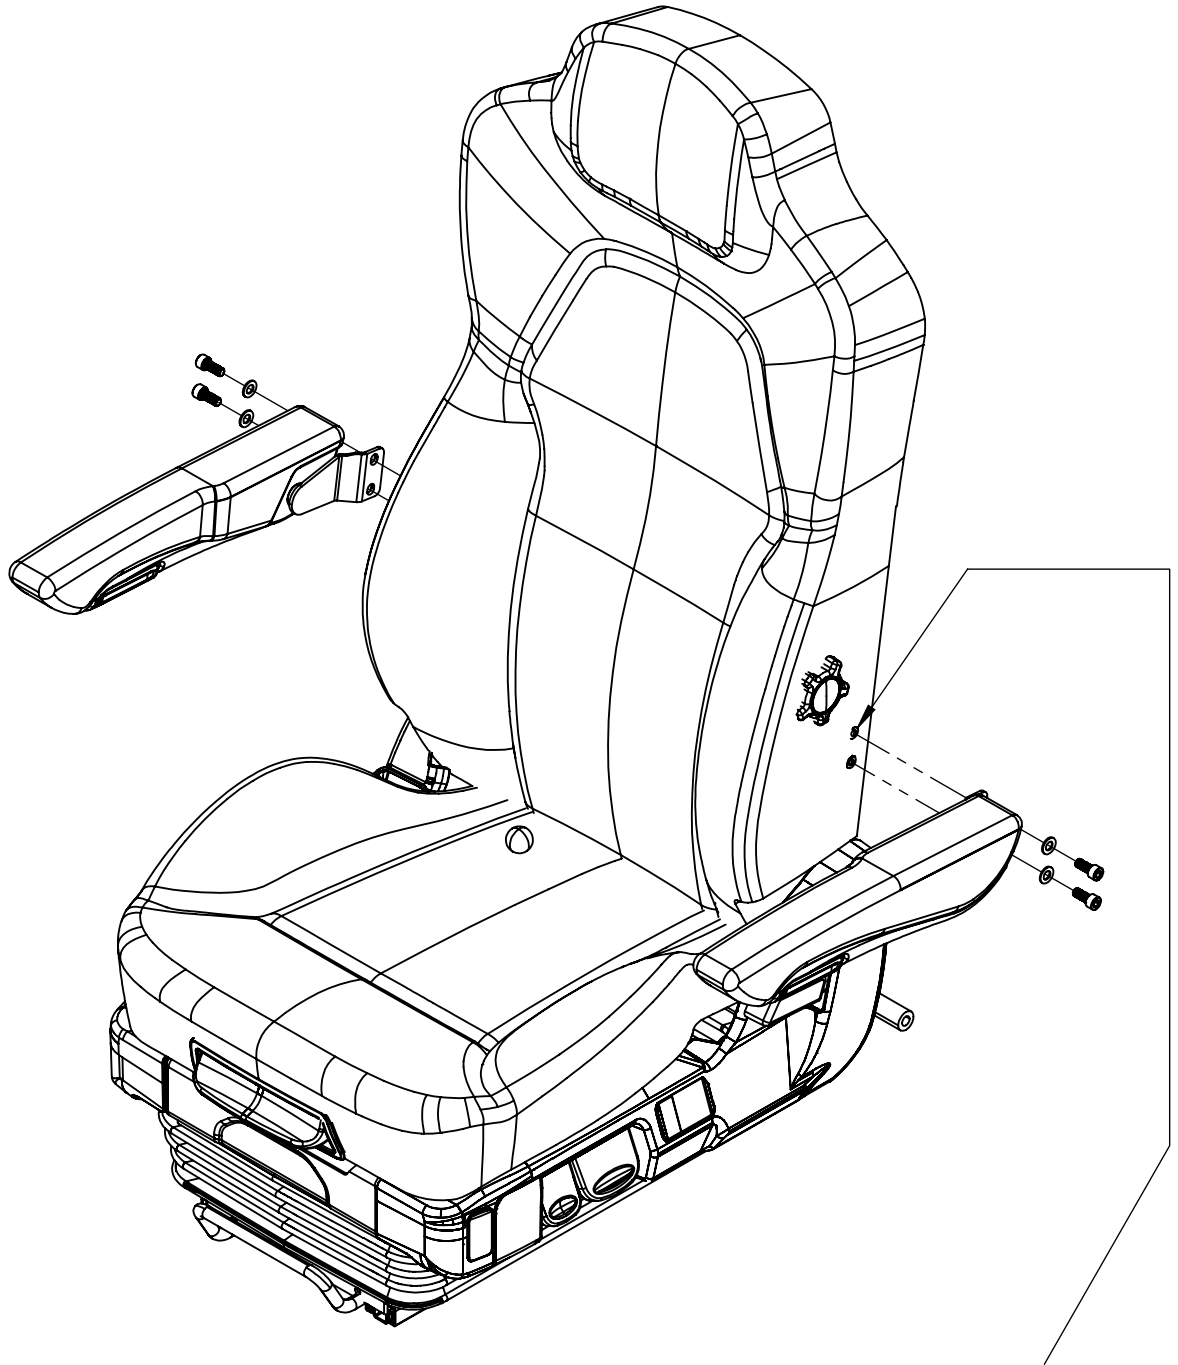

CONVOY ARMREST INSTALLATION GUIDE

APPLIES TO MODELS
CONVOY SERIES ARMREST

ULTRA
ULTRA SEAT CORPORATION

REMOVE BOLTS FROM
SEAT. REINSTALL WITH
ARMREST BRACKET

METRIC 5MM ALLEN
KEY SIZE

SCAN FOR
GUIDES

Guides also available at:

<https://www.ultraseat.com/downloads>

Part# 590100, 590200,
590300