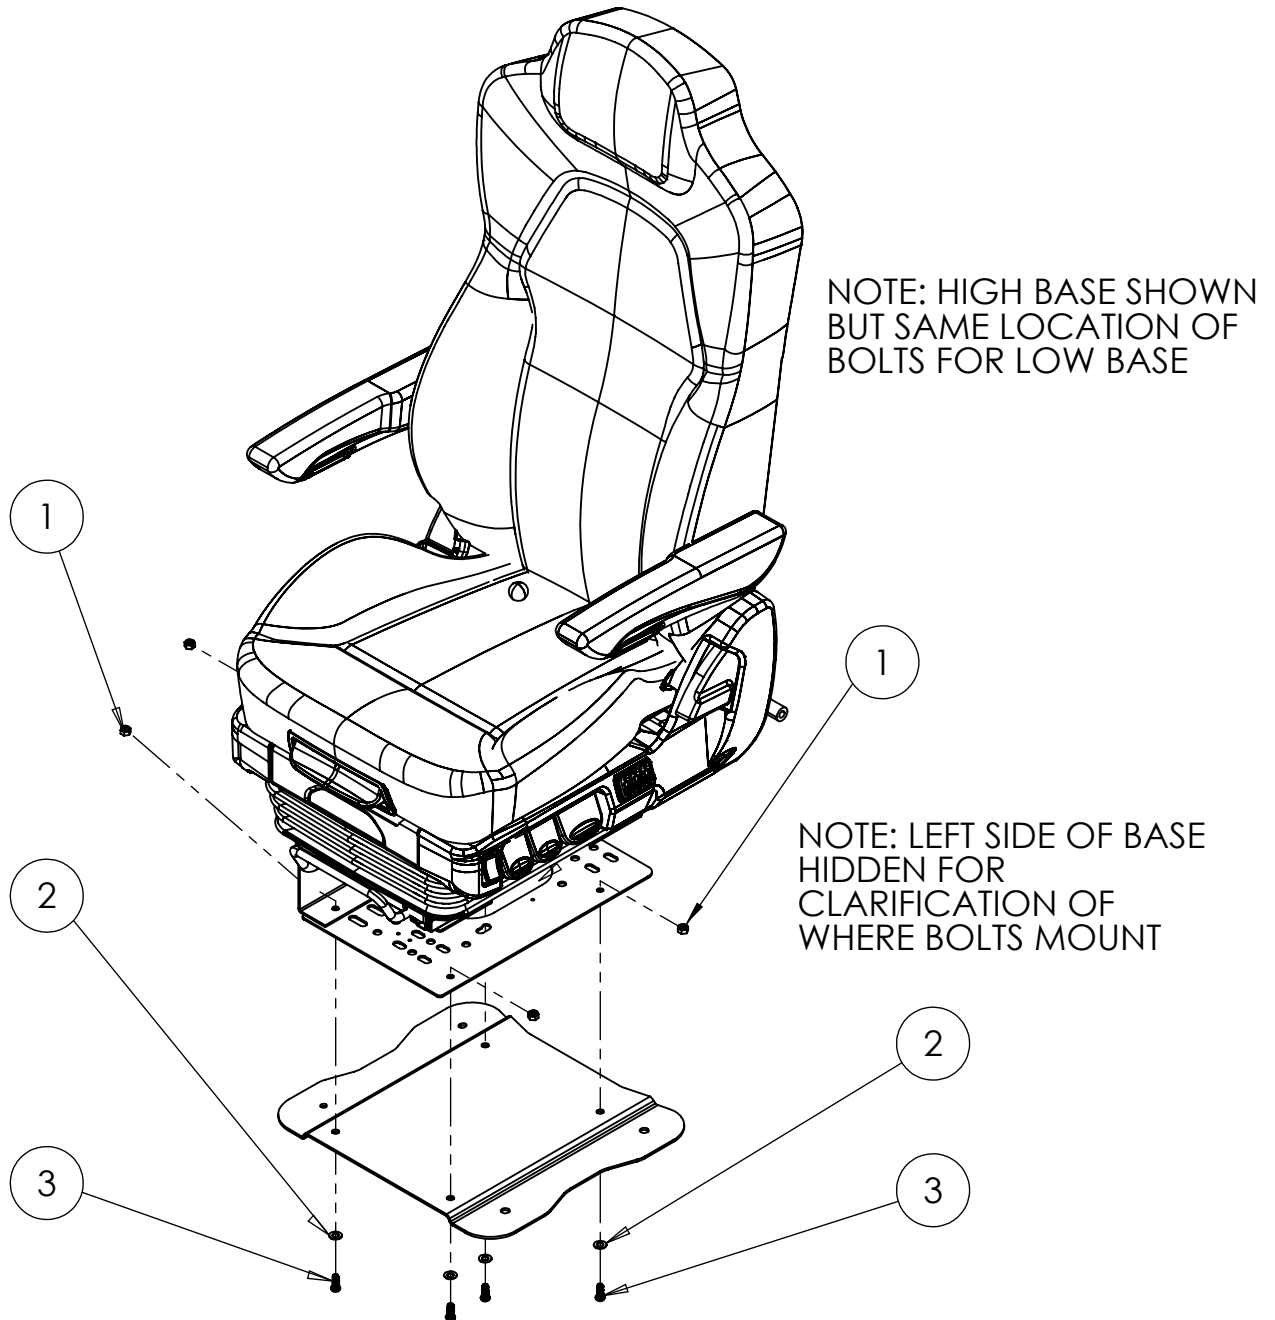

CONVOY HINO ADAPTER INSTALLATION GUIDE

APPLIES TO CONVOY HINO ADAPTER

SCAN FOR GUIDES

Guides also available at:
<https://www.ultraseat.com/downloads>

Part# 350204