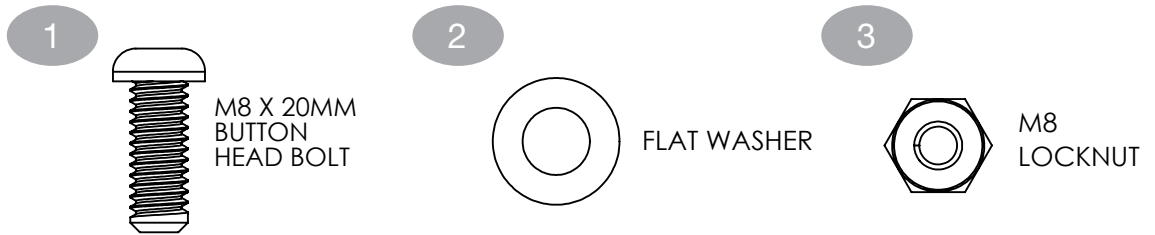

INTERNATIONAL ADAPTER INSTALLATION GUIDE

APPLIES TO
**CONVOY INTERNATIONAL
ADAPTER**

SCAN FOR
GUIDES

Guides also available at:
<https://www.ultraseat.com/downloads>

Part# 350200