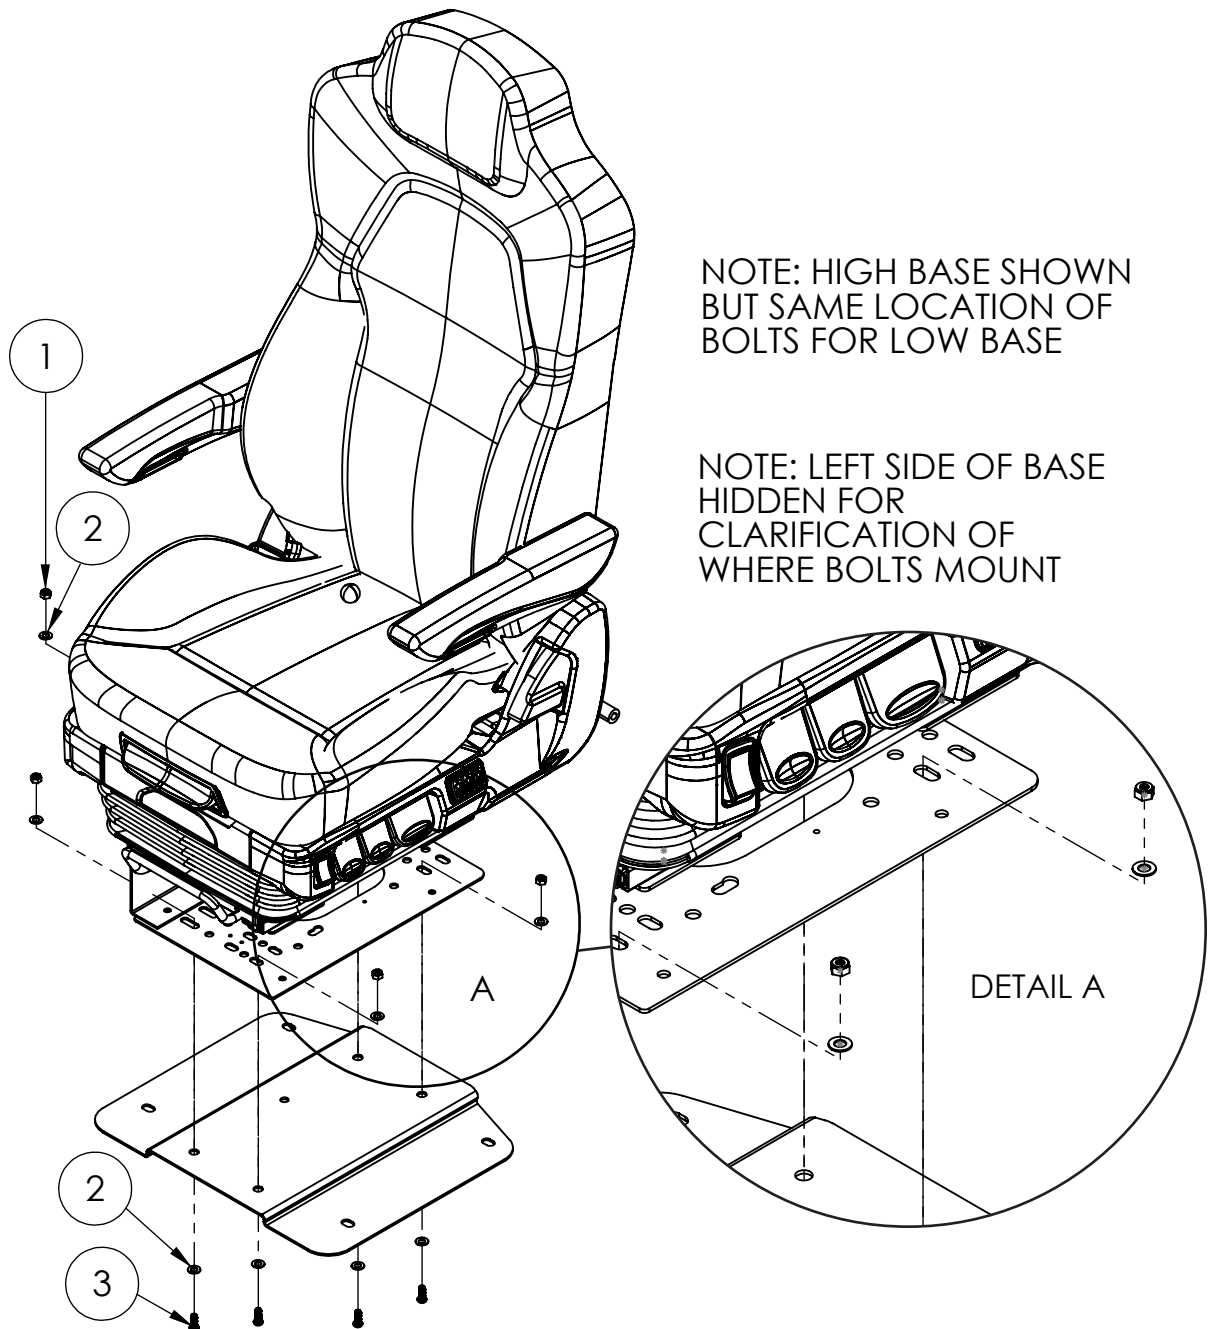

INTERNATIONAL ADAPTER INSTALLATION GUIDE

APPLIES TO
**CONVOY INTERNATIONAL
ADAPTER**

SCAN FOR
GUIDES

Guides also available at:
<https://www.ultraseat.com/downloads>

Part# 350200