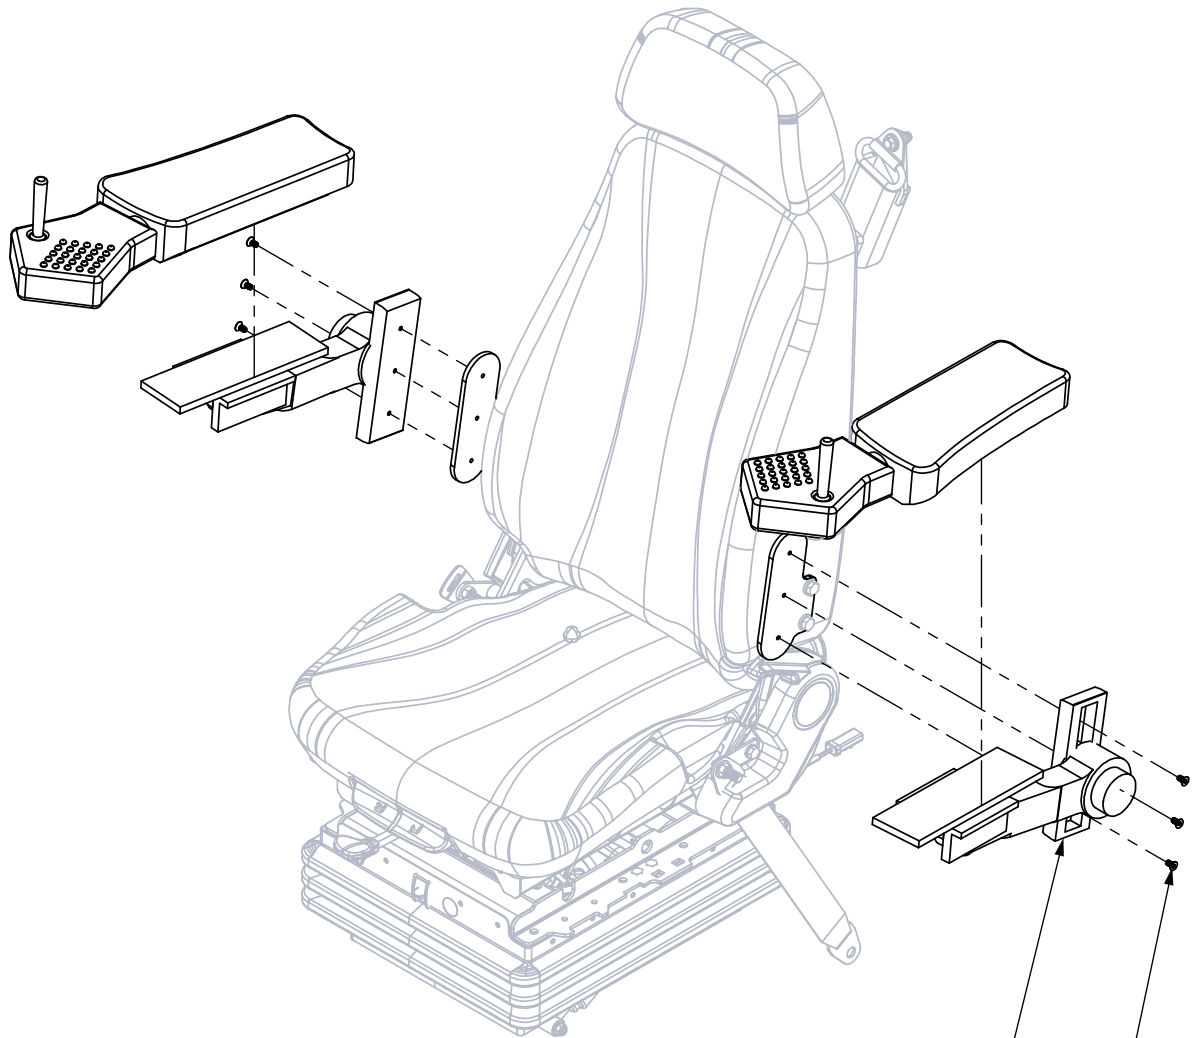

# JA INSTALLATION GUIDE

APPLIES TO MODELS  
**J978CH4JA / V878C HDJA**

JD PART NUMBER F073811

M6X1-12MM COUNTERSINK BOLT

SCAN FOR  
GUIDES

Guides also available at:  
<https://www.ultraseat.com/downloads>

Part# 585426C24JA  
Part# 585297C24JA

NOTE: ARMS AND ARMREST ASSEMBLIES ARE  
REFERENCE MODELS ONLY AND NOT  
REPRESENTATIVE OF THE REAL ITEMS.

NOTE: JOHN DEERE ARMS, ARMREST ASSEMBLIES,  
AND COUNTERSINK BOLTS NOT INCLUDED  
WITH SEAT.