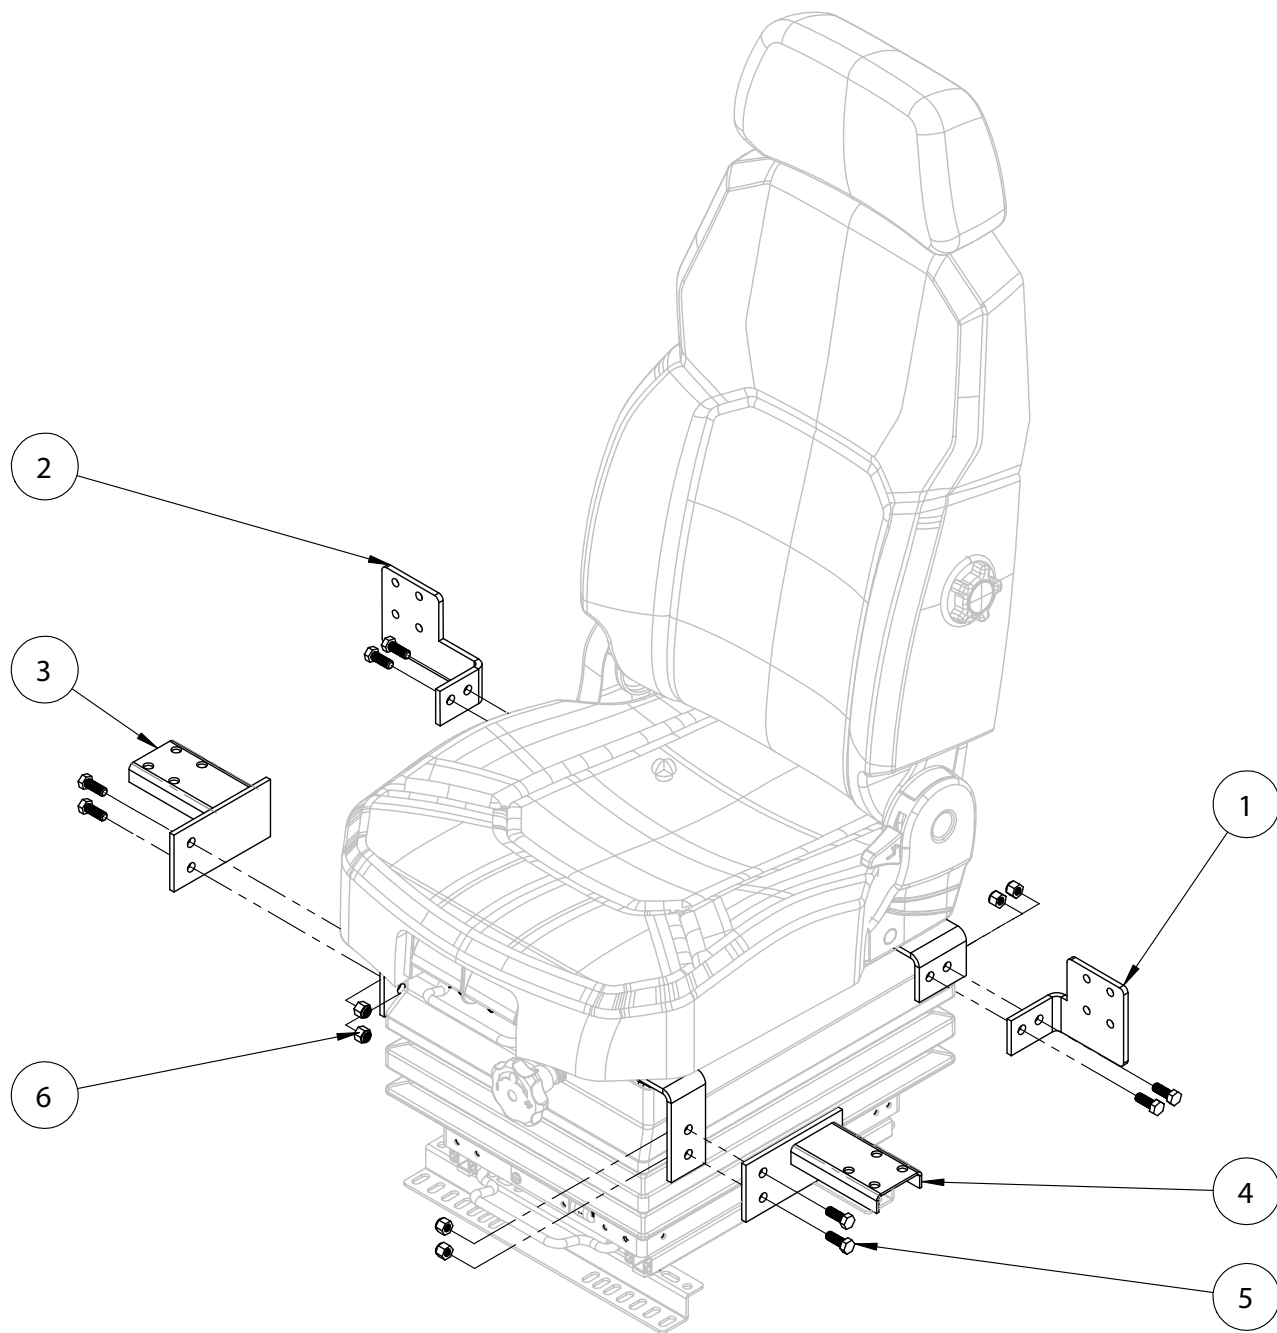

CAT 1 INSTALLATION GUIDE

APPLIES TO MODELS
V873 CAT1 / V876C CAT1

SCAN FOR
GUIDES

Guides also available at:
<https://www.ultraseat.com/downloads>

Part# 580381
Part# 580370C24

No.	Part Number	Description	Qty.
1	330120BLH	Bracket Left Rear	1
2	330120BRH	Bracket Right Rear	1
3	330120FRH	Bracket Right Front	1
4	33012FLH	Bracket Left Front	1
5	20060	3/8" x 1" Bolt	8
6	200311	3/8" Lock Nut	8