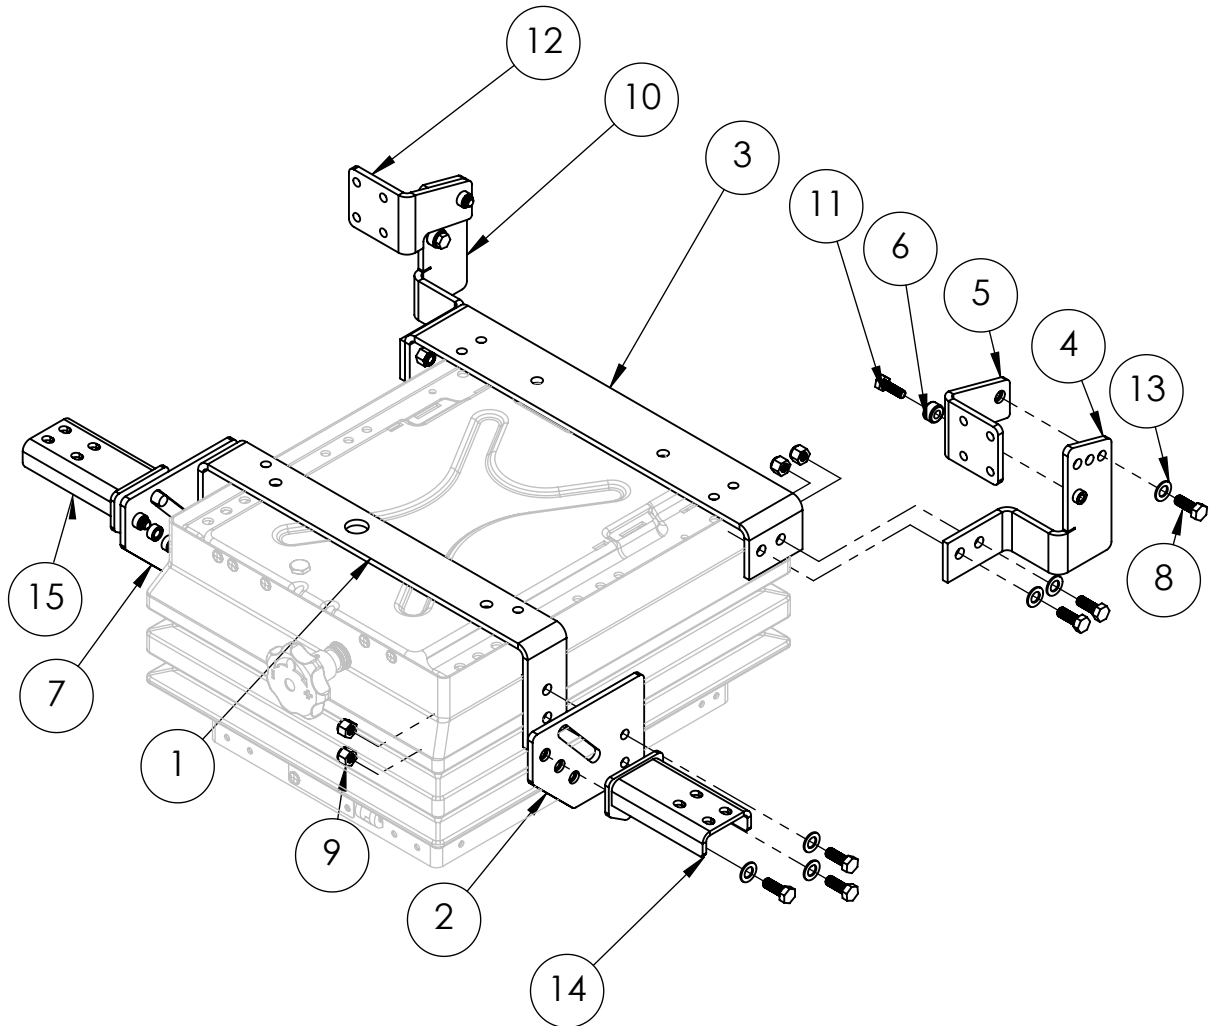

CAT 9 INSTALLATION GUIDE

APPLIES TO MODELS
V873 CAT9 / V876C CAT9

No.	Part Number	Description	Qty.	No.	Part Number	Description	Qty.
1	330-100	Cat front pod bracket	1	9	200-311	3/8" Lock nut	8
2	330-127FLP	Cat 9 front left plate	1	10	330-127BRM	Cat 9 back right mount	1
3	330-102	Cat rear pod bracket	1	11	200-155	8mm x 25mm hex head bolt	2
4	330-127BLM	Cat 9 back left mount	1	12	330-127BRF	Cat 9 back right flange	1
5	330-127BLF	Cat 9 back left flange	1	13	200-261	3/8" Flat washer	12
6	200-210	3/8" Spacer	2	14	300-127FLC	Cat 9 front left channel	1
7	200-127FRP	Cat 9 front right plate	1	15	330-127FRC	Cat 9 front right channel	1
8	200-60	3/8" X 1" bolt	12	16	N/A	Suspension	1

SCAN FOR
GUIDES

Guides also available at:
<https://www.ultraseat.com/downloads>

Part# 580389
Part# 580389C24

NOTE: SEAT HIDDEN FOR CLARITY