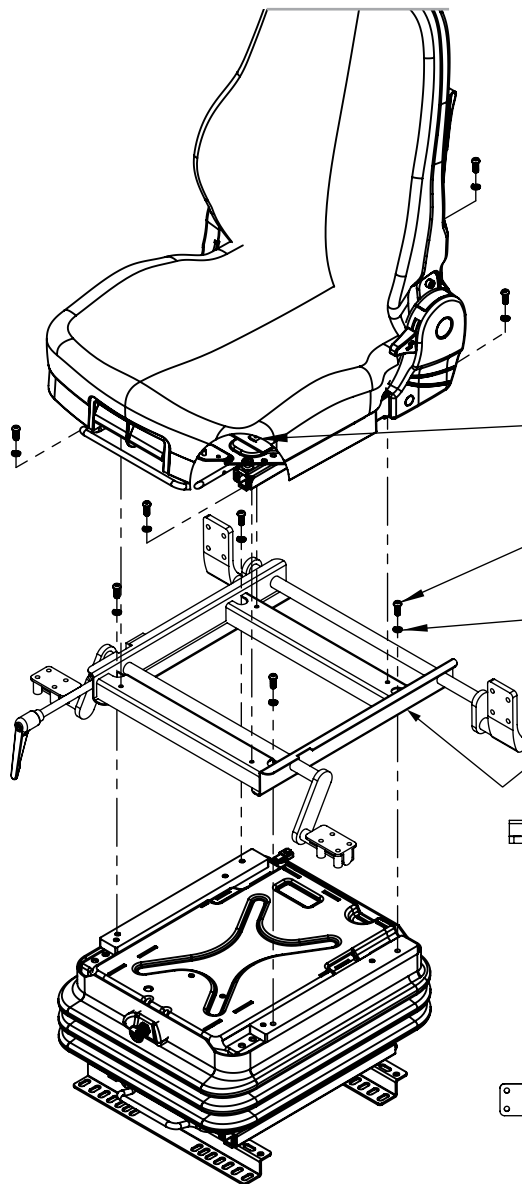

CAT5 INSTALLATION GUIDE

APPLIES TO MODELS
V876C CAT5

ULTRA
ULTRA SEAT CORPORATION

TEMPORARILY REMOVE SEAT CUSHION TO ACCESS FRONT HOLES IN SLIDE RAILS.

250-556 Cat 5 Bolt Kit

NOTE: BOLT SLIDE RAILS DIRECTLY INTO CAT BRACKET USING FIRST AND EIGHTH HOLES IN BOTTOM OF SLIDE RAILS.

8 x 200-172
(8MM X 20MM BUTTON BOLT)

8 x 200-260
(5/16" LOCK WASHER)

CAT PART NO. 327-6644
(NOT INCLUDED WITH SEAT)

SCAN FOR
GUIDES

Guides also available at:
<https://www.ultraseat.com/downloads>

Part# 570431C24