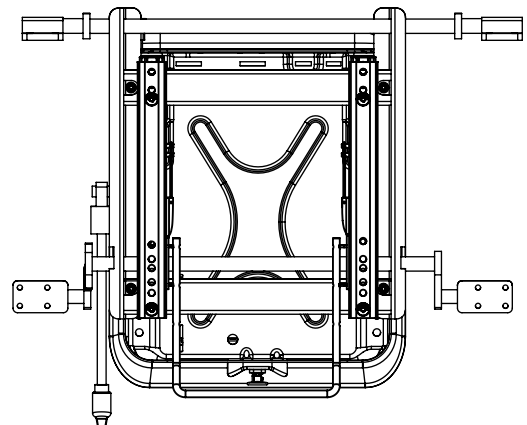

CAT5 INSTALLATION GUIDE

APPLIES TO MODELS
V876C CAT5

ULTRA
ULTRA SEAT CORPORATION

TEMPORARILY REMOVE SEAT CUSHION TO ACCESS FRONT HOLES IN SLIDE RAILS.

250-556 Cat 5 Bolt Kit

NOTE: BOLT SLIDE RAILS DIRECTLY INTO CAT BRACKET USING FIRST AND EIGHTH HOLES IN BOTTOM OF SLIDE RAILS.

8 x 200-172
(8MM X 20MM BUTTON BOLT)

8 x 200-260
(5/16" LOCK WASHER)

CAT PART NO. 327-6644
(NOT INCLUDED WITH SEAT)

SCAN FOR
GUIDES

Guides also available at:
<https://www.ultraseat.com/downloads>

Part# 570431C24