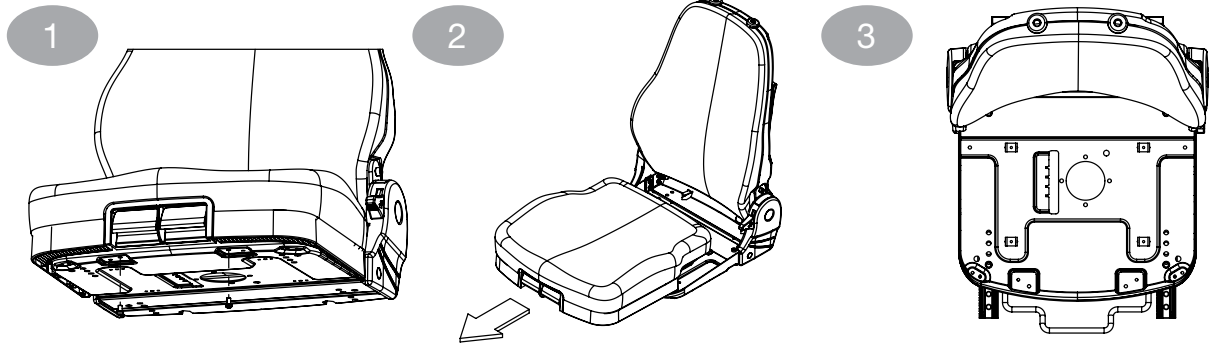

CAT5 INSTALLATION GUIDE

APPLIES TO MODELS
V876C CAT5

ULTRA
ULTRA SEAT CORPORATION

TEMPORARILY REMOVE SEAT CUSHION TO ACCESS FRONT HOLES IN SLIDE RAILS.

250-556 Cat 5 Bolt Kit

NOTE: BOLT SLIDE RAILS DIRECTLY INTO CAT BRACKET USING FIRST AND EIGHTH HOLES IN BOTTOM OF SLIDE RAILS.

8 x 200-172
(8MM X 20MM BUTTON BOLT)

8 x 200-260
(5/16" LOCK WASHER)

CAT PART NO. 327-6644
(NOT INCLUDED WITH SEAT)

SCAN FOR
GUIDES

Guides also available at:
<https://www.ultraseat.com/downloads>

Part# 570431C24