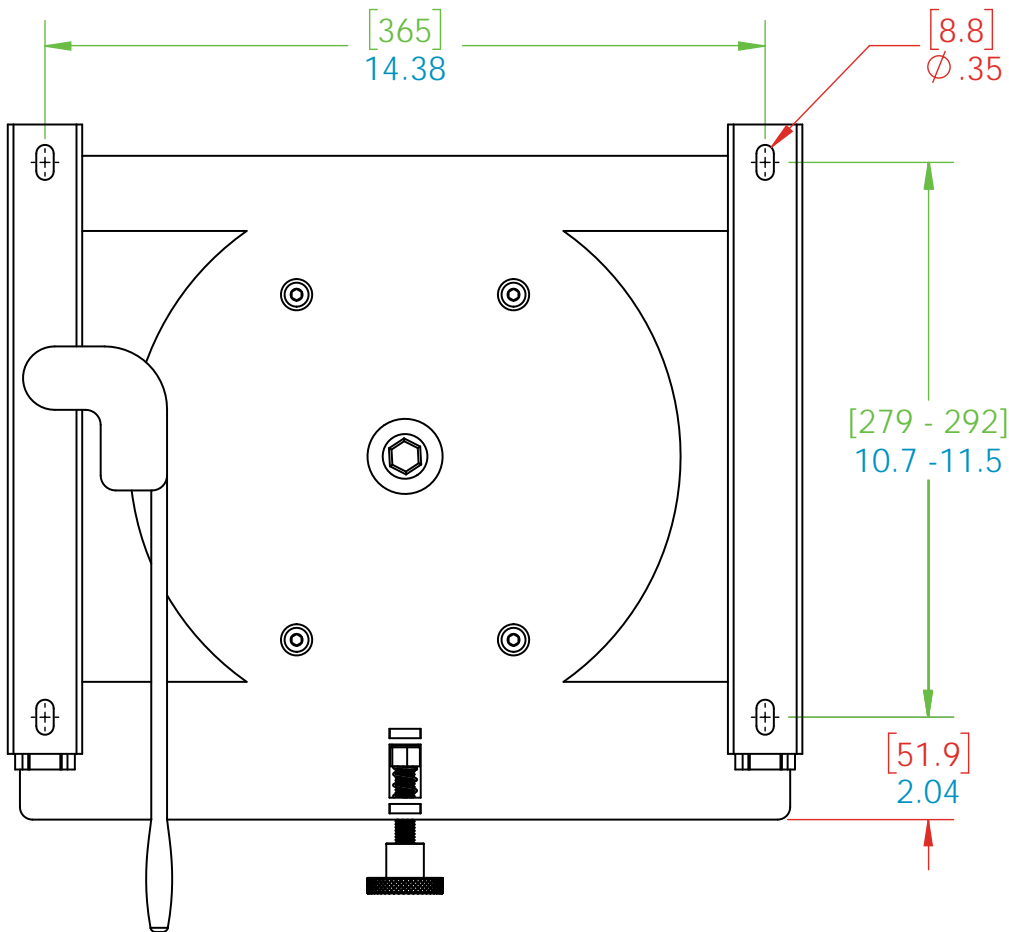

ADJUSTABLE PEDESTAL MOUNTING PATTERN

880-300

TOP VIEW

FRONT

BOTTOM VIEW

FRONT

ULTRA SEAT CORPORATION

* Mounting Pattern Dimensions
 * Measurements in Inches
 * Overall Dimensions