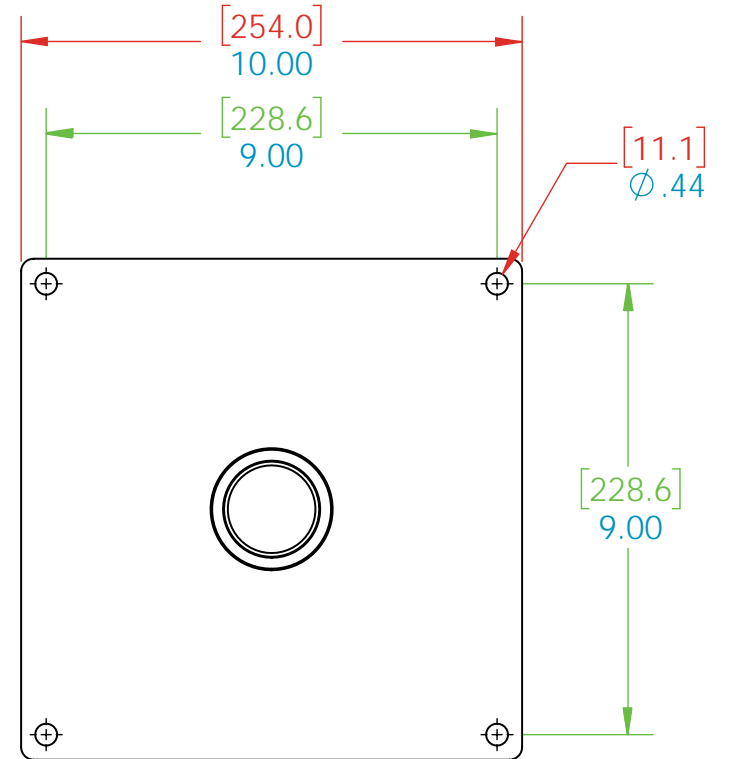

ADJUSTABLE PEDESTAL MOUNTING PATTERN

880-300

TOP VIEW

FRONT

BOTTOM VIEW

FRONT

ULTRA SEAT CORPORATION

* Mounting Pattern Dimensions
 * Measurements in Inches
 * Overall Dimensions