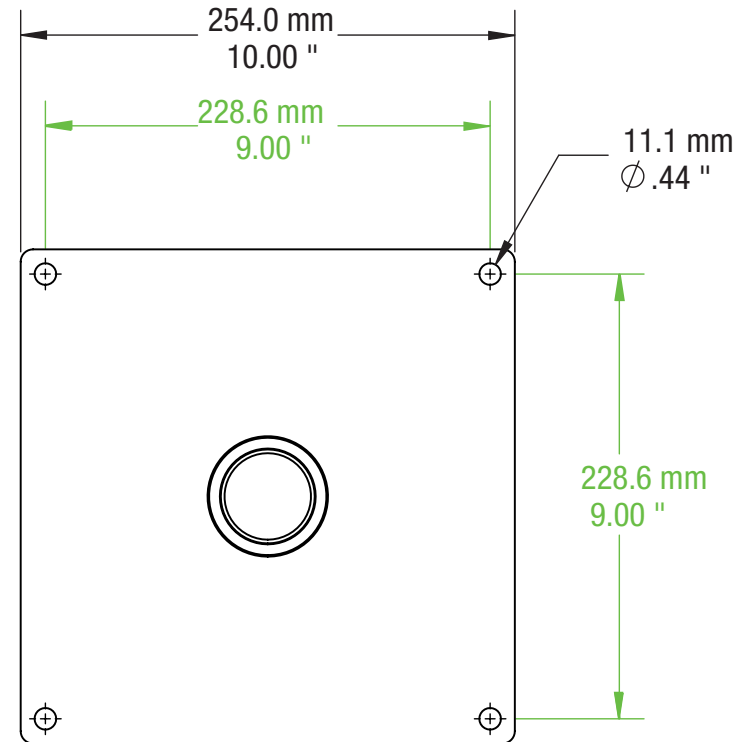

ADJUSTABLE PEDESTAL MOUNTING PATTERN

880300

TOP VIEW

FRONT

BOTTOM VIEW

FRONT

ULTRA SEAT CORPORATION

* Mounting Pattern Dimensions