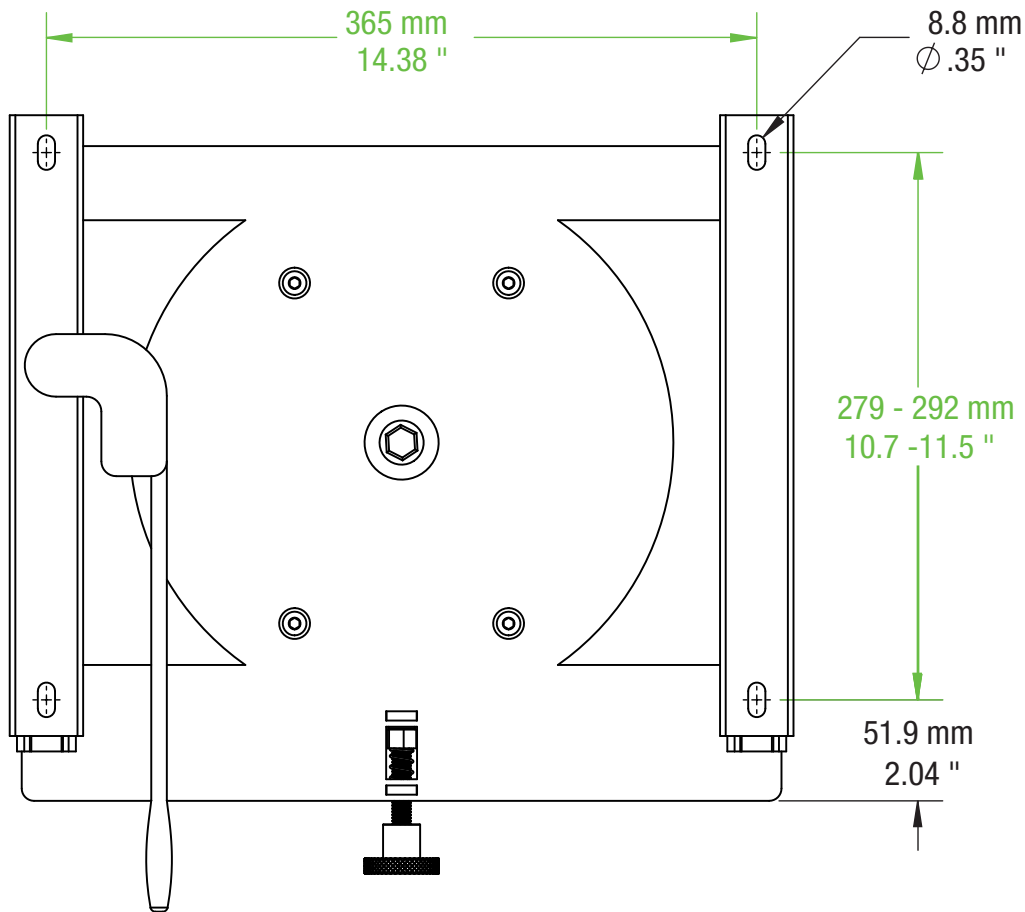

ADJUSTABLE PEDESTAL MOUNTING PATTERN

880300

TOP VIEW

FRONT

BOTTOM VIEW

FRONT

ULTRA SEAT CORPORATION

* Mounting Pattern Dimensions