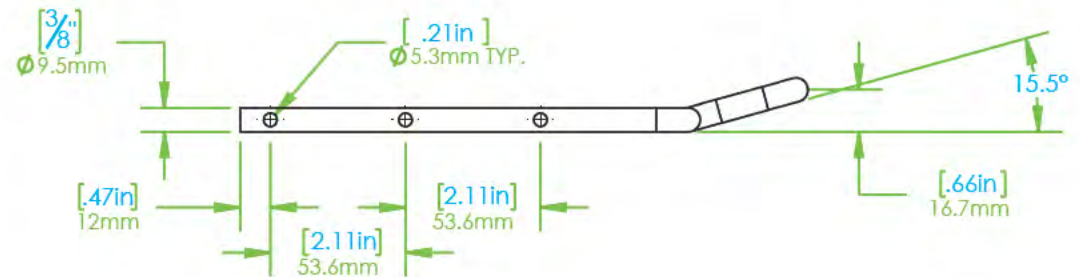

# SLIDE RAIL HANDLE DIMENSIONS

570-85 260MM (10.25") ANGLED

04/04/2022

ULTRA SEAT CORPORATION

\* Mounting Pattern Dimensions

\* Measurements in Inches

PHONE: 1-800-667-7328 • FAX: 1-888-667-7328

ULTRASEAT.COM