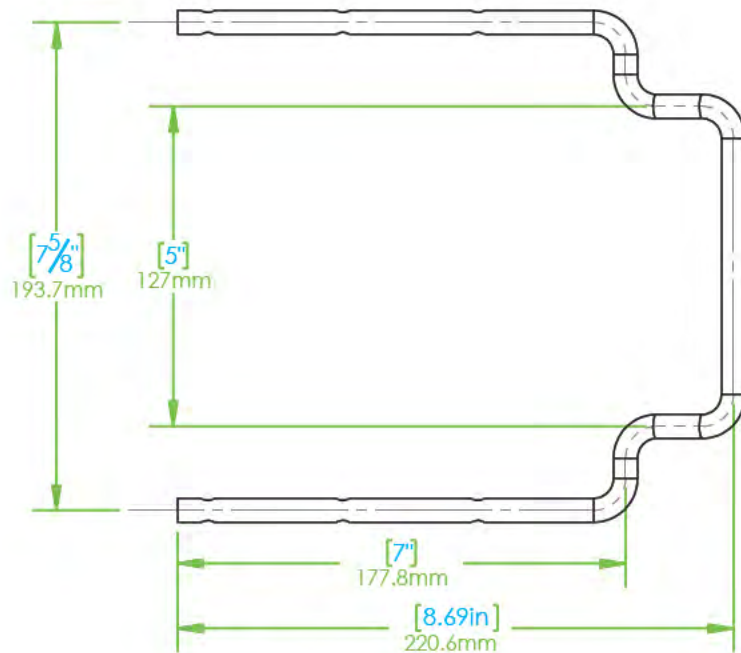

# SLIDE RAIL HANDLE DIMENSIONS

570-85 260MM (10.25") ANGLED

04/04/2022

ULTRA SEAT CORPORATION

\* Mounting Pattern Dimensions

\* Measurements in Inches

PHONE: 1-800-667-7328 • FAX: 1-888-667-7328

ULTRASEAT.COM