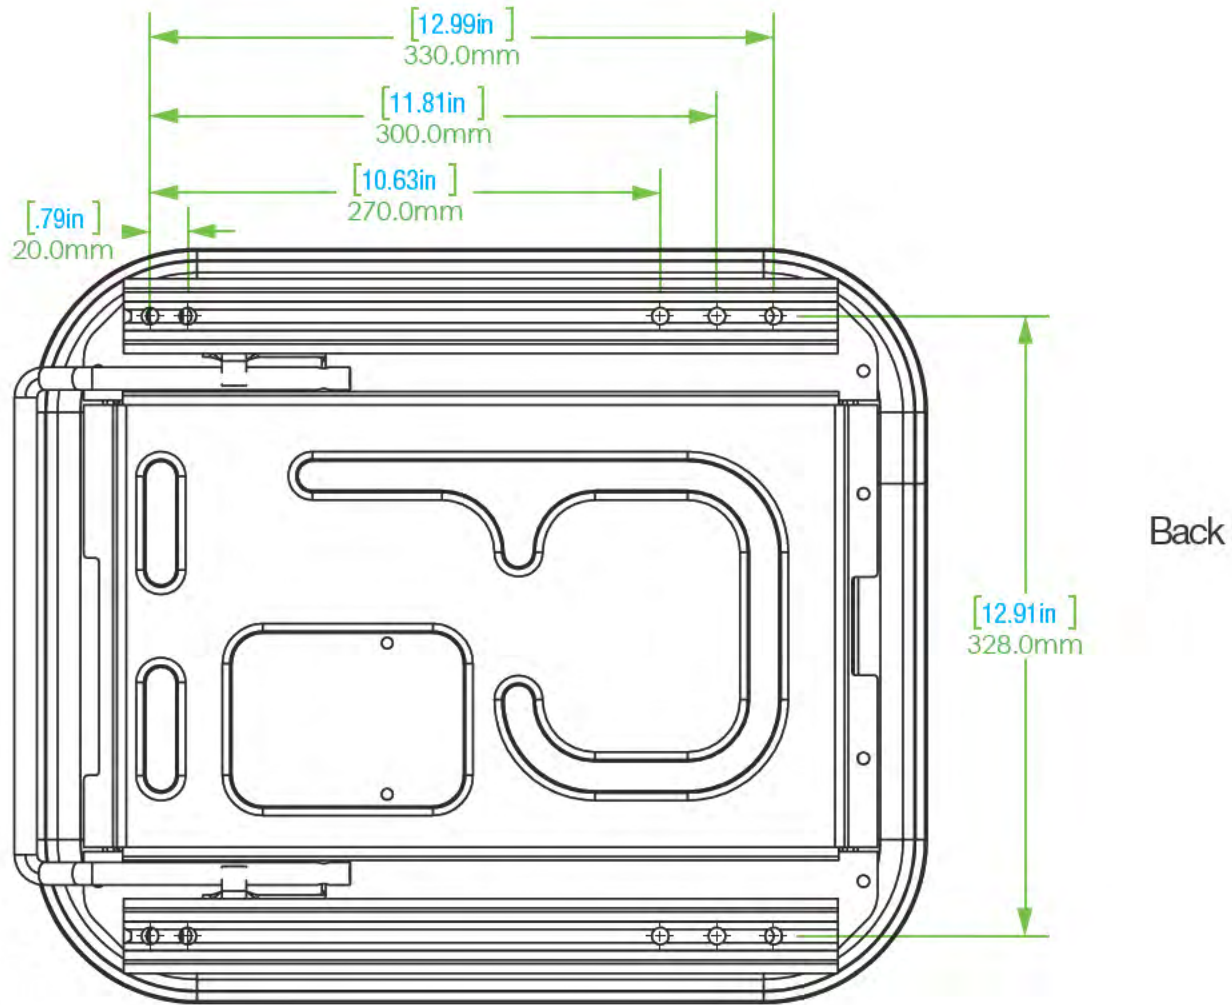

SUSPENSION BASE HOLE PATTERN

S022/S025C

BOTTOM MOUNTING PATTERN

07/19/2023

ULTRA SEAT CORPORATION

* Mounting Pattern Dimensions
* Measurements in Inches

PHONE: 1-800-667-7328 • FAX: 1-888-667-7328

ULTRASEAT.COM