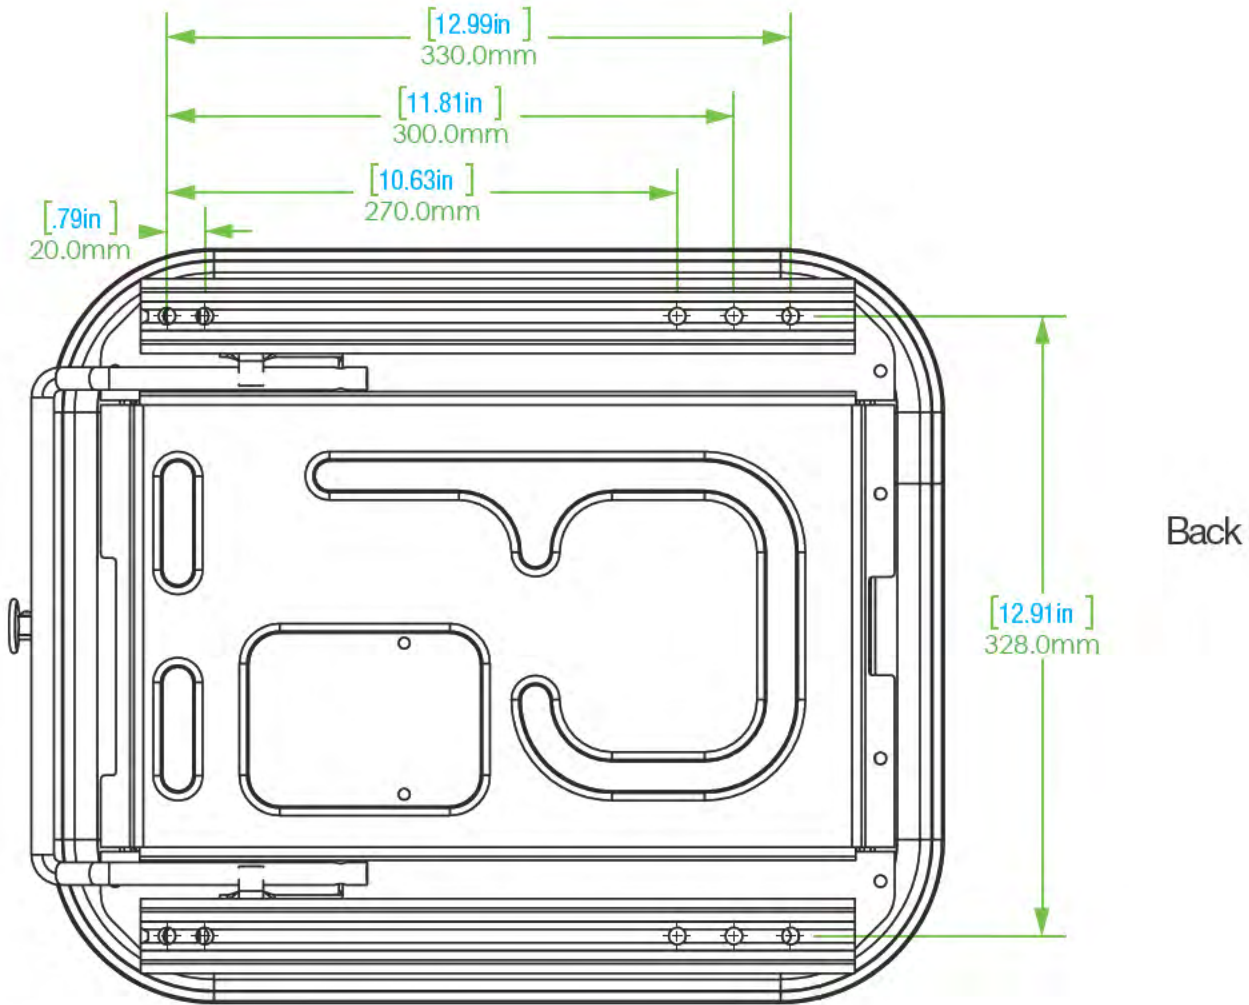

# SUSPENSION BASE HOLE PATTERN

S025C

## BOTTOM MOUNTING PATTERN

04/04/2022

ULTRA SEAT CORPORATION

\* Mounting Pattern Dimensions  
\* Measurements in Inches

PHONE: 1-800-667-7328 • FAX: 1-888-667-7328

ULTRASEAT.COM