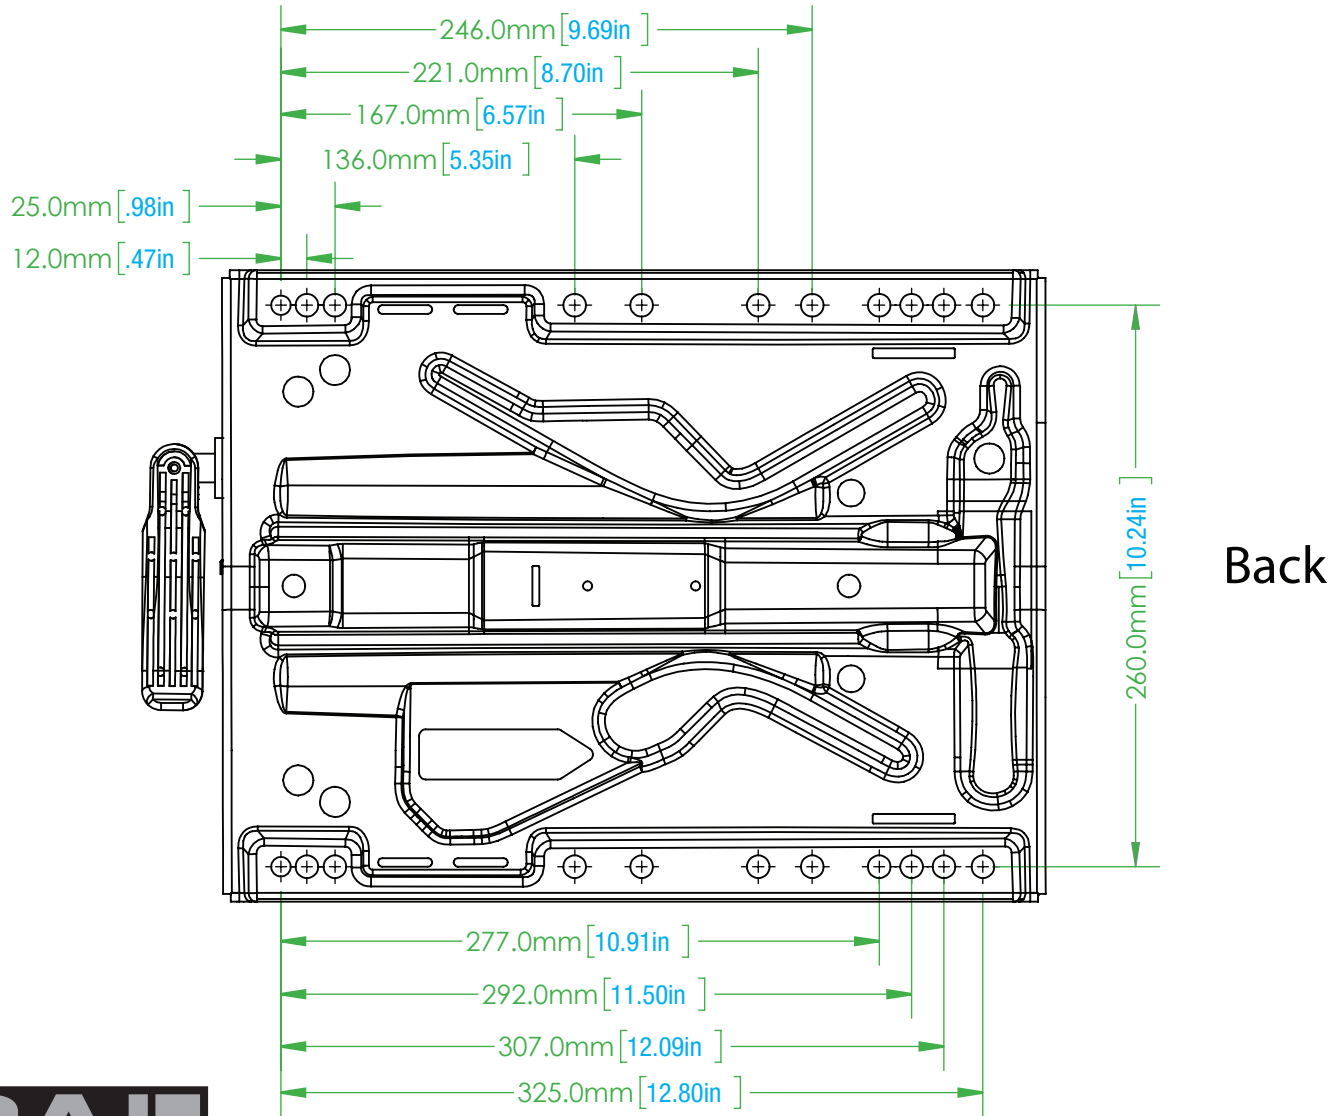

SUSPENSION BASE HOLE PATTERN

S073

BOTTOM MOUNTING PATTERN

11/08/2023

Front

Back

ULTRA SEAT CORPORATION

* Mounting Pattern Dimensions
* Measurements in Inches