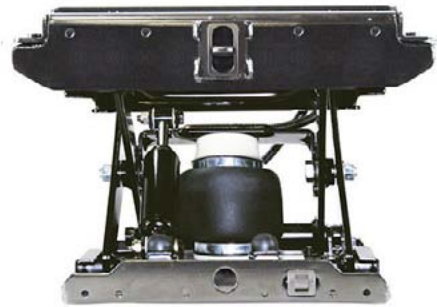

## S078 SUSPENSION

Single Damper View

### FEATURES

- Heavy Duty Air Ride Suspension
- Direct Air (Machine Supplied Air Source)
- Up to 190kg (418lbs) Manual Weight Adjustment
- 100mm (4") Suspension Stroke
- Single Damper
- Suspension Cover
- Side to Side Top Mount 330mm (13")
- Front to Back Top Mount 155mm (6"), 261mm (10"), 355mm (14")
- Side to Side Bottom Mount 260mm (10.25")
- Front to Back Bottom Mount 246mm (10"), 292mm (11.5"), 325mm (13")