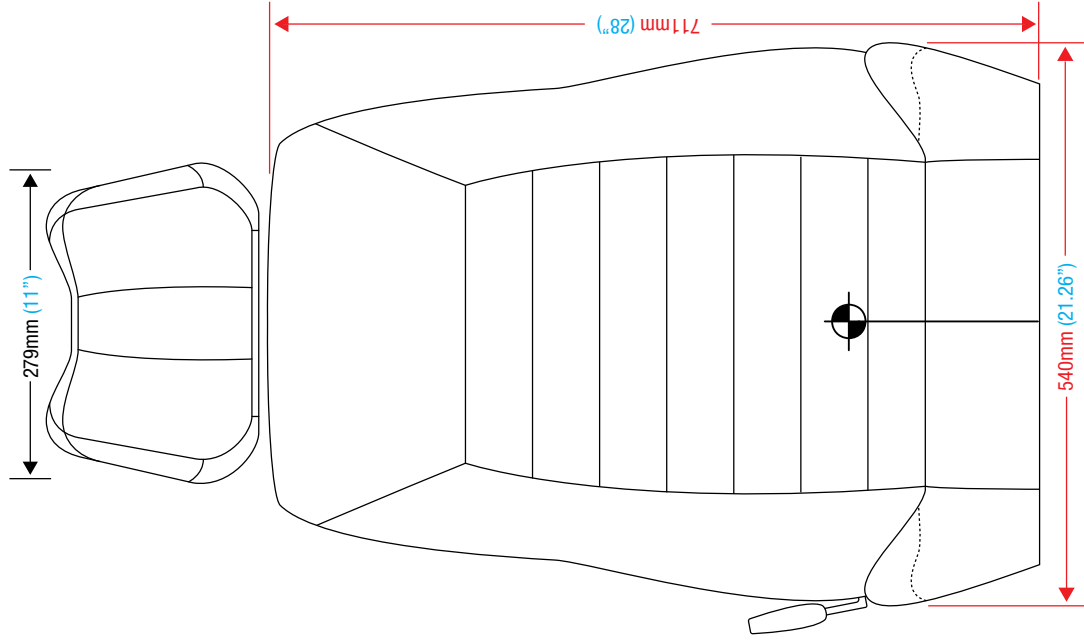

OPTIONS

- 2.5" Standard Armrest Left • **870-34L**
- 2.5" Standard Armrest Right • **870-34R**
- 3.5" Standard Armrest Left • **870-39L**
- 3.5" Standard Armrest Right • **870-39R**
- Adjustable Headrest B/G Cloth • **870-271**
- Adjustable Headrest Black Vinyl • **870-28**
- Adjustable Headrest Black Cordura • **870-26**
- Adjustable Headrest Black Leather • **870-29**
- 2" Retractable Seat Belt • **810-65**
- 3" Retractable Seat Belt • **810-67**
- Slide Rails with 11" Fixed Mounting Studs • **860-82**
- Slide Rails with 11.5" Fixed Mounting Studs • **860-85**
- Air Lumbar Kit (Double) • **960-551DK**
- 12 Volt Seat Cushion Heater Kit • **830-286**
- 24 Volt Seat Cushion Heater Kit • **830-287**
- *Other Slide Rail Options Available*
- *Other Seat Belt Options Available*
- *Universal Mounting Bars, Plates, Turntables, Pedestals and Tethers Available*
- *Contact One Of Our "Seating Specialists" For More Details*

MODELS

- T800 Black/Grey Cloth • 870-901**
- T800 Black Vinyl • 870-92**
- T800 Black Cordura • 870-91**
- T800 Black Leather • 870-93**

INDUSTRY STANDARDS

- Seat Belt Anchor: ISO 6683
- Flammability: FMVSS 302

T800 DIMENSIONS

WEIGHT - 25LBS (11KG)

* Shown with Optional Headrest
* Measurements in Inches
* Overall Dimensions

PHONE: 1-800-667-7328 • FAX: 1-888-667-7328

ULTRASEAT.COM