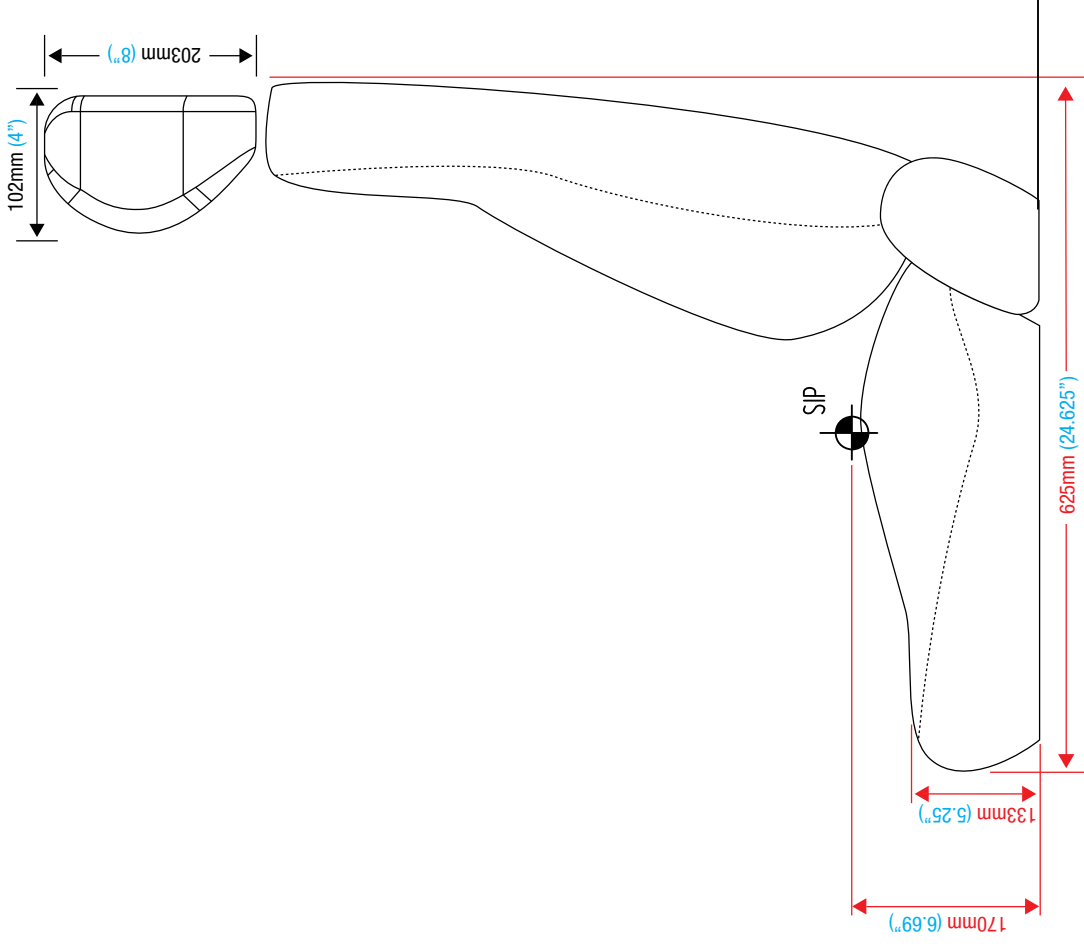

OPTIONS

- 2.5" Standard Armrest Left • **870-34L**
- 2.5" Standard Armrest Right • **870-34R**
- 3.5" Standard Armrest Left • **870-39L**
- 3.5" Standard Armrest Right • **870-39R**
- Adjustable Headrest B/G Cloth • **870-271**
- Adjustable Headrest Black Vinyl • **870-28**
- Adjustable Headrest Black Cordura • **870-26**
- Adjustable Headrest Black Leather • **870-29**
- 2" Retractable Seat Belt • **810-65**
- 3" Retractable Seat Belt • **810-67**
- Slide Rails with 11" Fixed Mounting Studs • **860-82**
- Slide Rails with 11.5" Fixed Mounting Studs • **860-85**
- Air Lumbar Kit (Double) • **960-551DK**
- 12 Volt Seat Cushion Heater Kit • **830-286**
- 24 Volt Seat Cushion Heater Kit • **830-287**
- *Other Slide Rail Options Available*
- *Other Seat Belt Options Available*
- *Universal Mounting Bars, Plates, Turntables, Pedestals and Tethers Available*
- *Contact One Of Our "Seating Specialists" For More Details*

MODELS

- T800 Black/Grey Cloth • 870-901**
- T800 Black Vinyl • 870-92**
- T800 Black Cordura • 870-91**
- T800 Black Leather • 870-93**

INDUSTRY STANDARDS

- Seat Belt Anchor: ISO 6683
- Flammability: FMVSS 302

T800 DIMENSIONS

WEIGHT - 25LBS (11KG)

* Shown with Optional Headrest
* Measurements in Inches
* Overall Dimensions

PHONE: 1-800-667-7328 • FAX: 1-888-667-7328

ULTRASEAT.COM