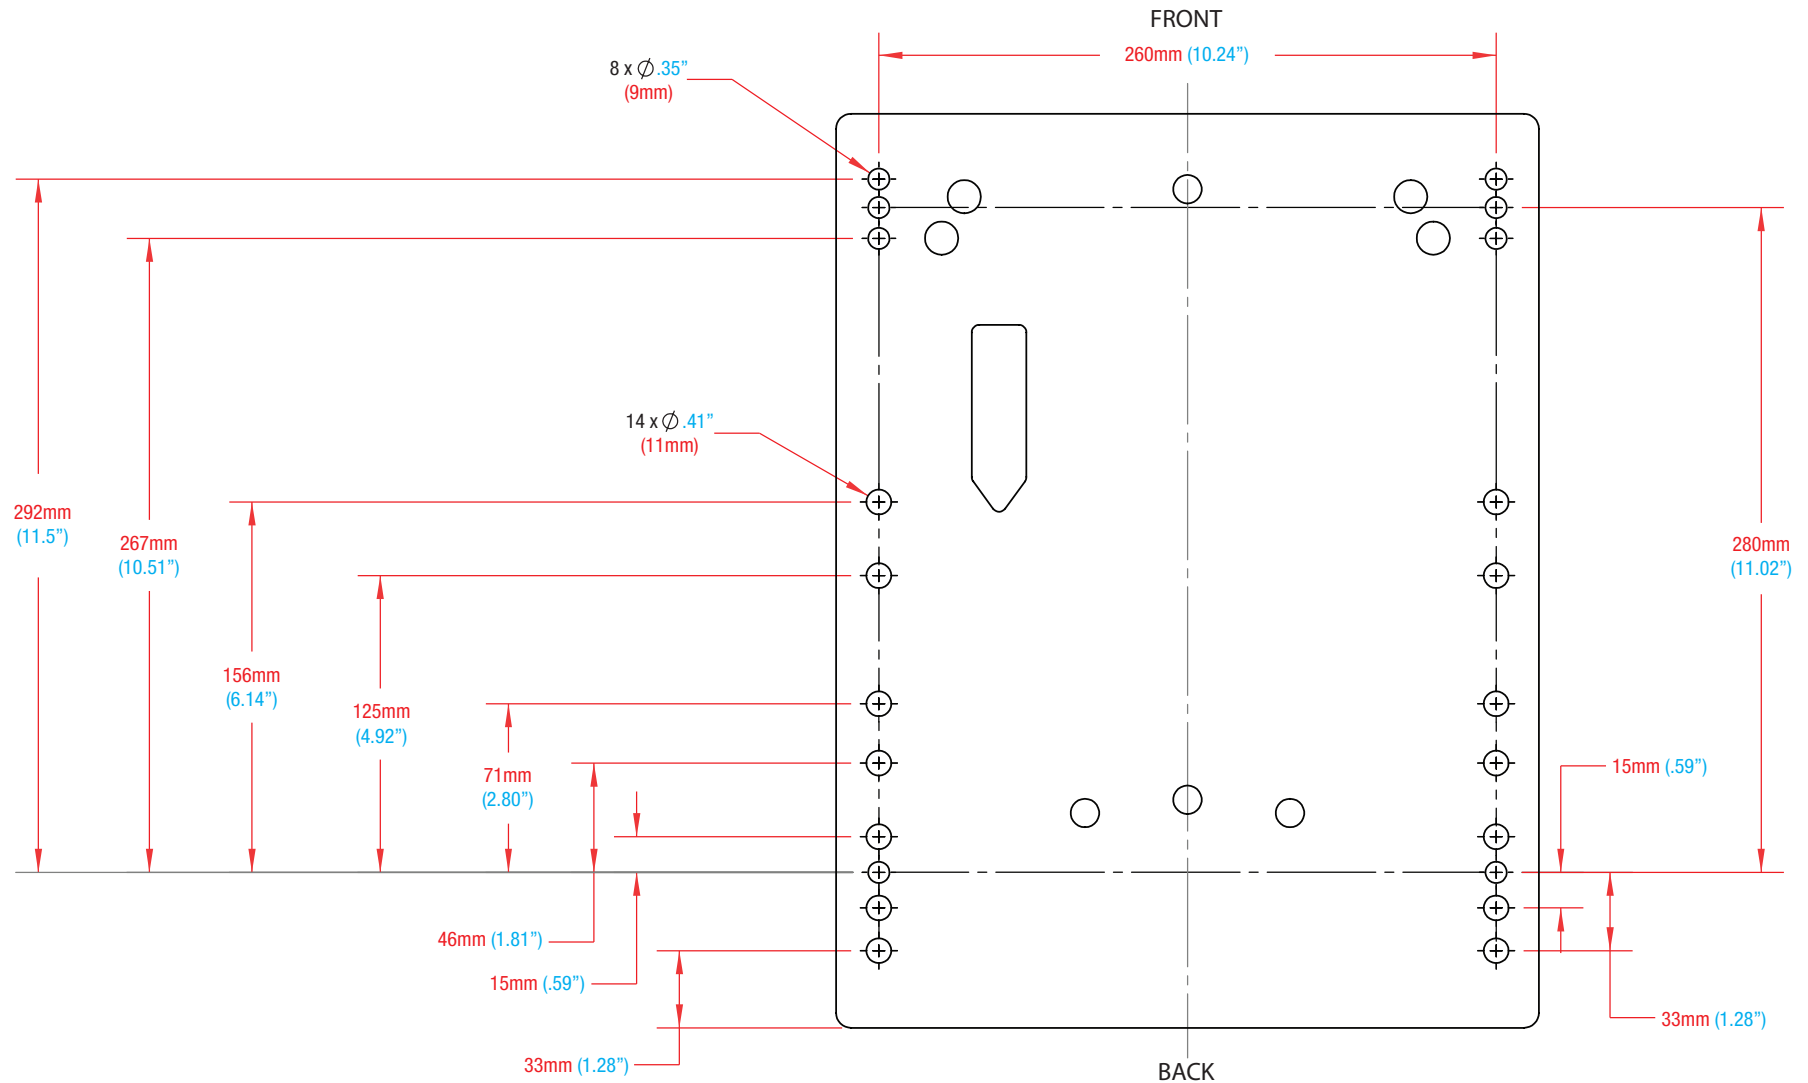

SUSPENSION BASE HOLE PATTERN

S032 / S073 / S076C

ULTRA SEAT CORPORATION

* Measurements in Inches
* Overall Dimensions

PHONE: 1-800-667-7328 • FAX: 1-888-667-7328

ULTRASEAT.COM