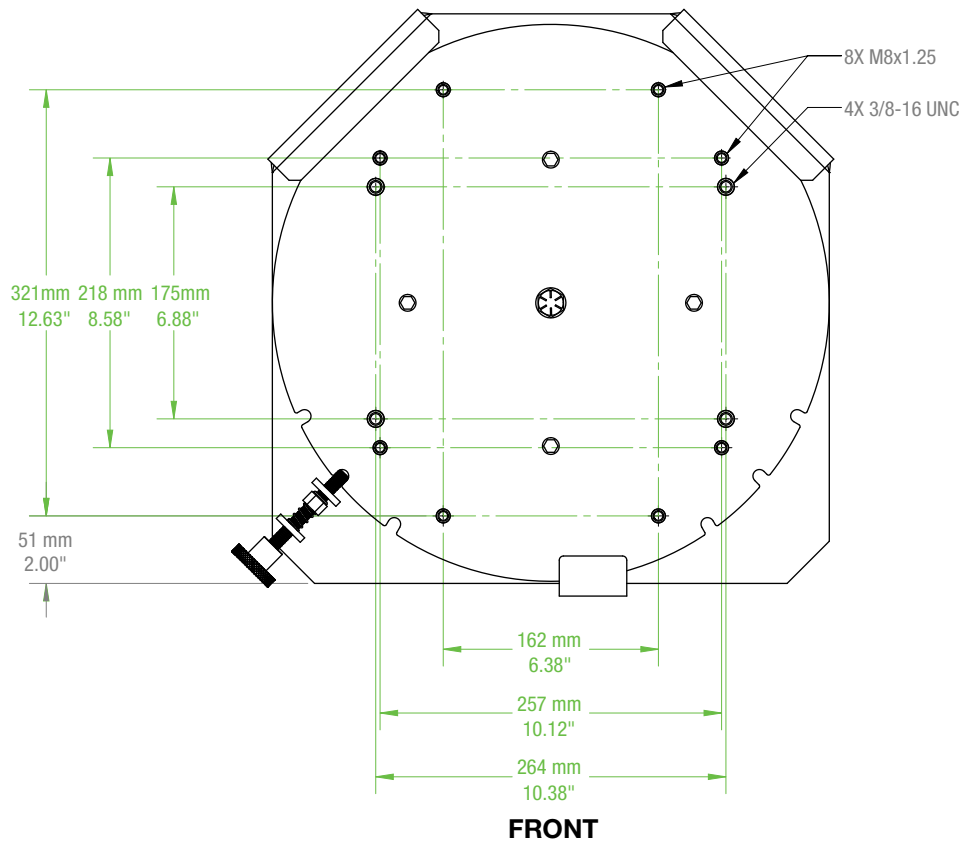

# TURNTABLE MOUNTING PATTERN

88070

BOTTOM VIEW

TOP VIEW