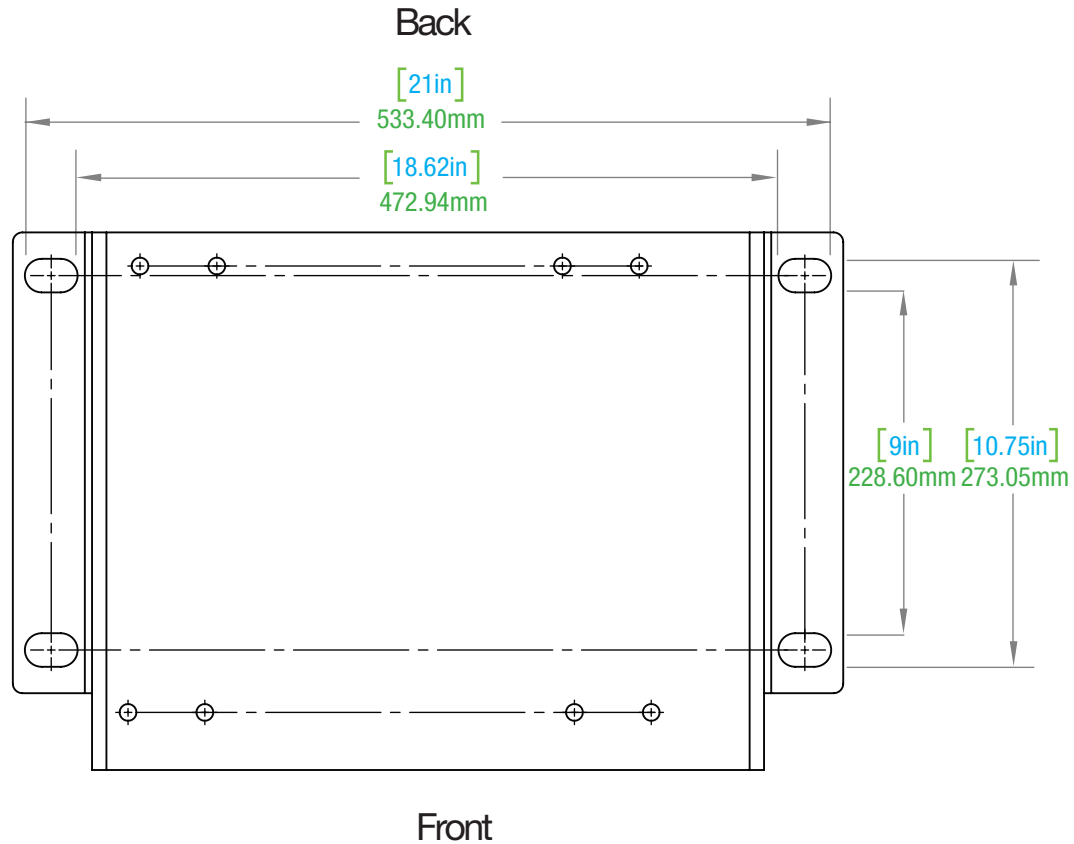

SCRAPER BASE MOUNTING PATTERN

830-126W

BASE MOUNTING PATTERN

08/08/2023

ULTRA SEAT CORPORATION

* Mounting Pattern Dimensions
* Measurements in Inches

PHONE: 1-800-667-7328 • FAX: 1-888-667-7328

ULTRASEAT.COM