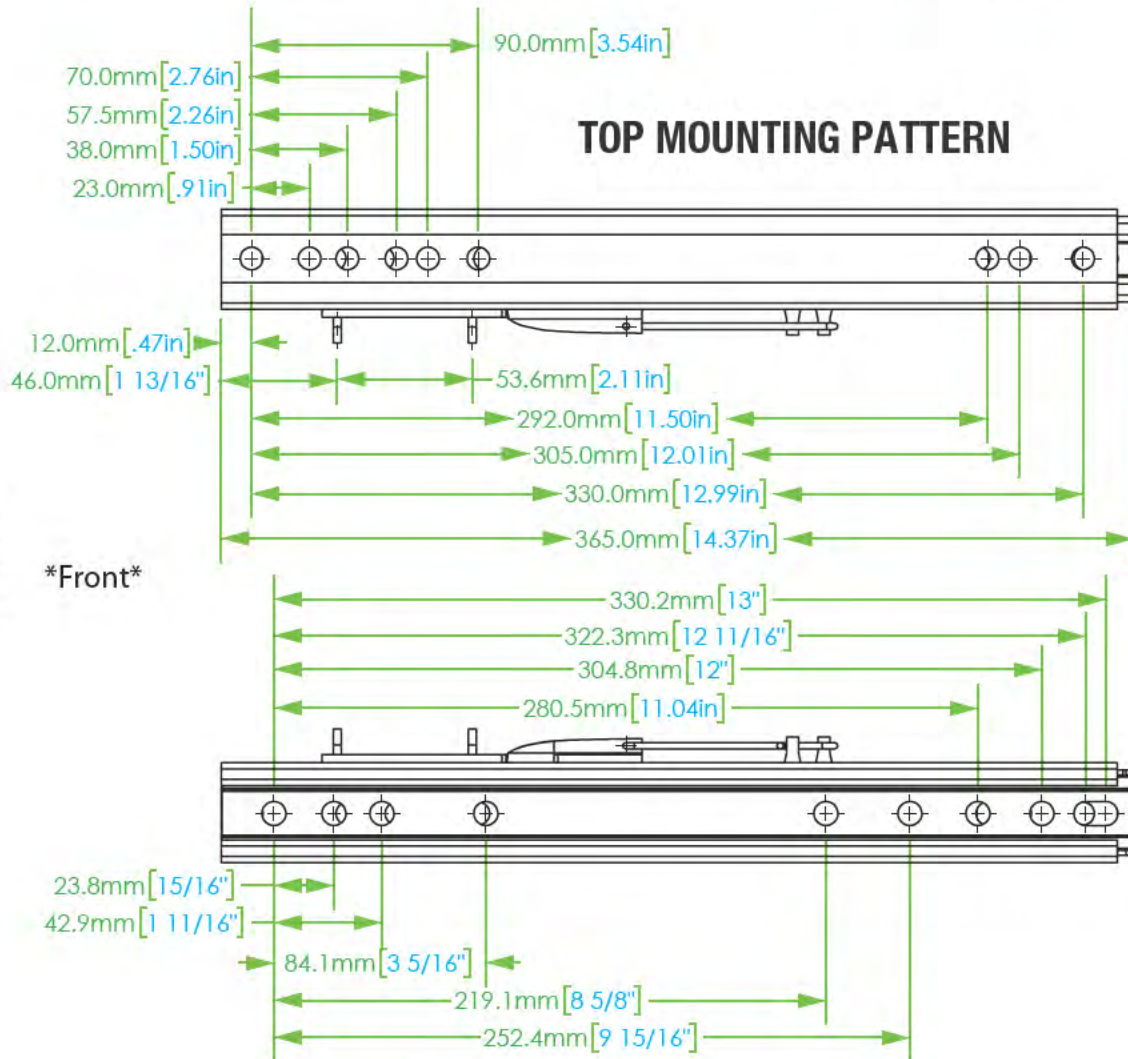

# SLIDE RAIL DIMENSIONS (RH)

860-86

04/04/2022

## BOTTOM MOUNTING PATTERN

Note: • Fore/Aft Adjustment 178mm [7.0in]

ULTRA SEAT CORPORATION

\* Mounting Pattern Dimensions  
\* Measurements in Inches

PHONE: 1-800-667-7328 • FAX: 1-888-667-7328

ULTRASEAT.COM