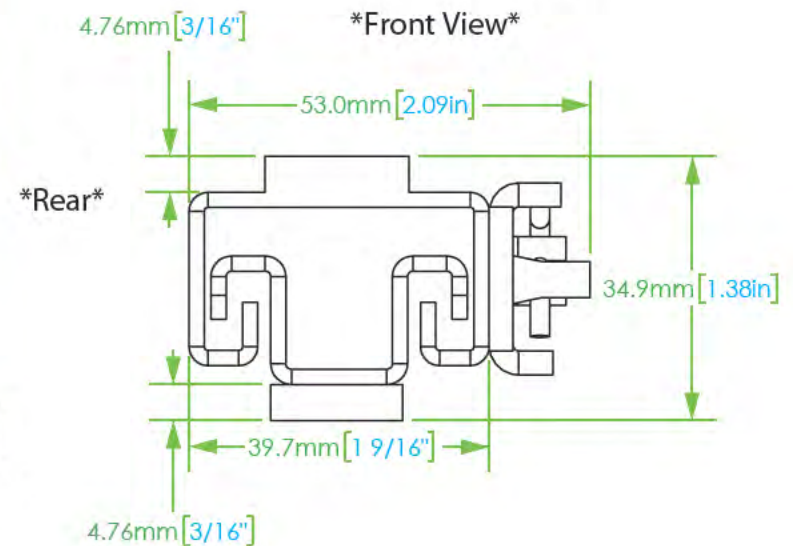

# SLIDE RAIL DIMENSIONS (RH)

860-86

04/04/2022

## BOTTOM MOUNTING PATTERN

Note: • Fore/Aft Adjustment 178mm [7.0in]

ULTRA SEAT CORPORATION

\* Mounting Pattern Dimensions  
\* Measurements in Inches

PHONE: 1-800-667-7328 • FAX: 1-888-667-7328

ULTRASEAT.COM