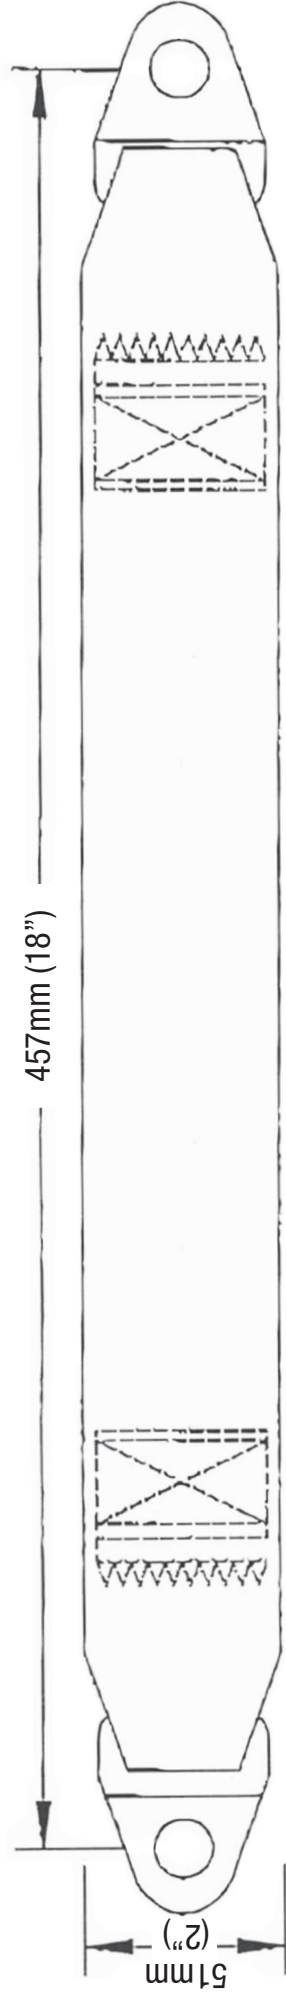

TETHER DIMENSIONS

WEIGHT - 0.36LBS (0.16KG)