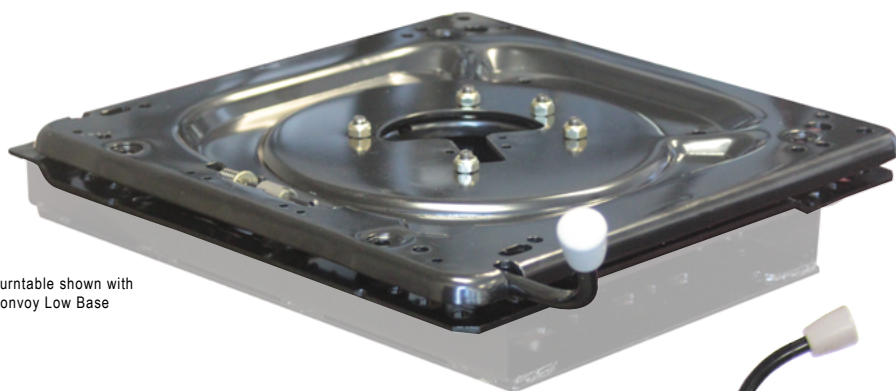

# CONVOY TURNTABLE

\*Turntable shown with Convoy Low Base

## FEATURES

- Low Profile Heavy Duty Turntable
- 360° Rotation
- Locks In 10° Increments
- Steel Ball Bearing Construction
- Multiple Mounting Holes
- Install Specific to Convoy Semi-Truck Low & High Bases

## WEIGHT

*20lbs (11kg)*

UPDATED:23/6/23

**ADJUSTABLE 360°**