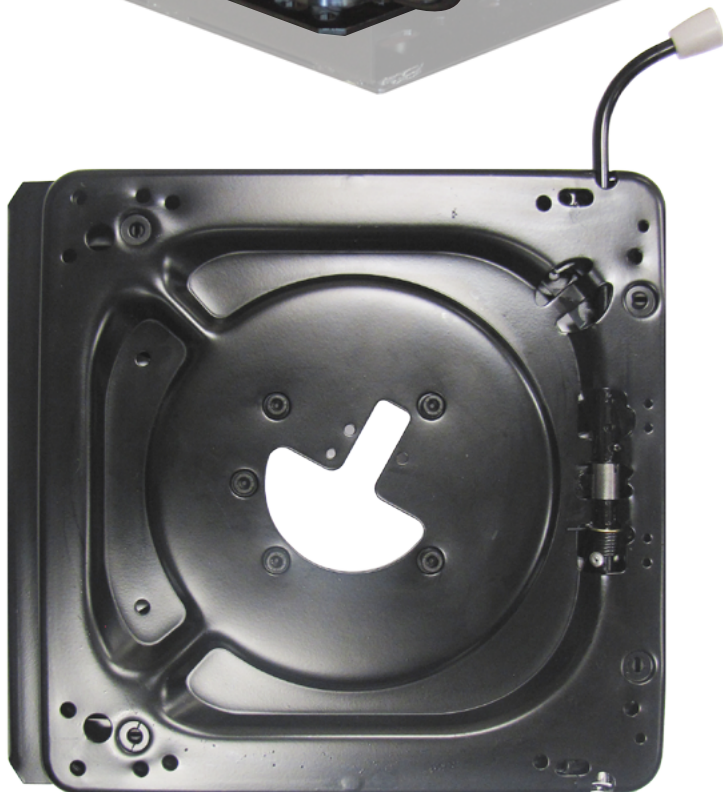

# CONVOY TURNTABLE

\*Turntable shown with Convoy Low Base

## FEATURES

- Low Profile Heavy Duty Turntable
- 360° Rotation
- Locks In 10° Increments
- Steel Ball Bearing Construction
- Multiple Mounting Holes
- Install Specific to Convoy Semi-Truck Low & High Bases

## WEIGHT

*20lbs (11kg)*

UPDATED:23/6/23

**ADJUSTABLE 360°**