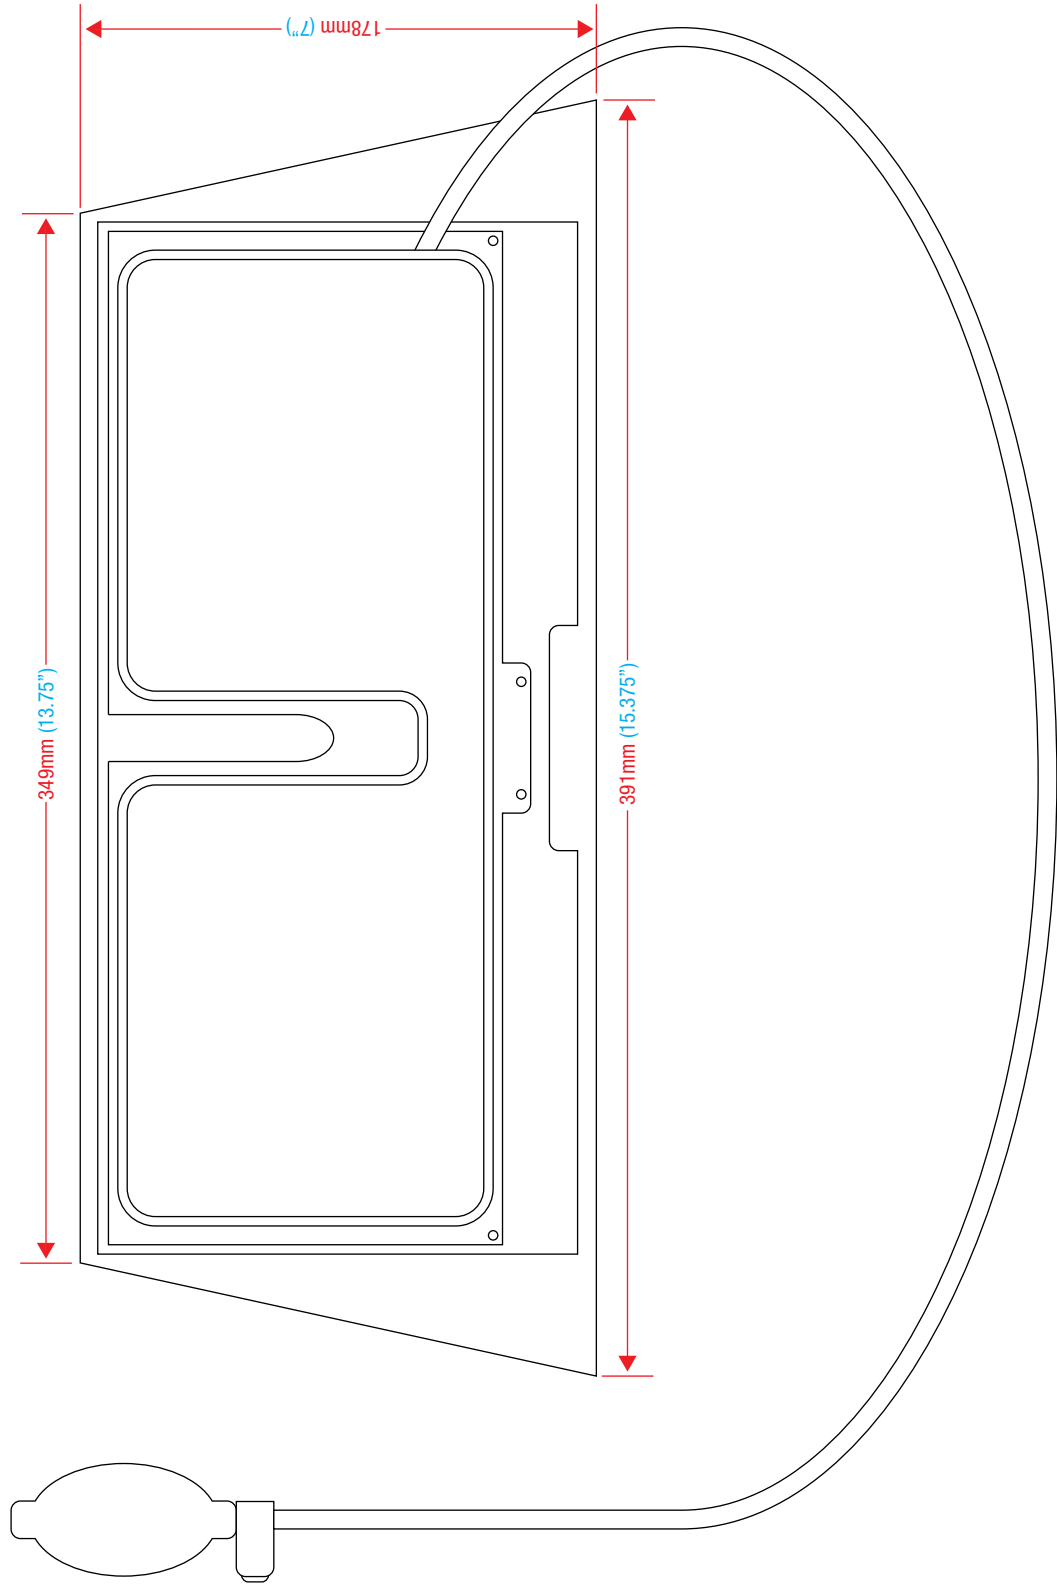

OPTIONS

- *Contact One Of Our "Seating Specialists" For More Details*

MODELS

Single Lumbar • 960-551SK

SINGLE AIR LUMBAR DIMENSIONS

WEIGHT (PAIR) - 1LBS (0.5KG)

* Measurements in Inches
* Overall Dimensions