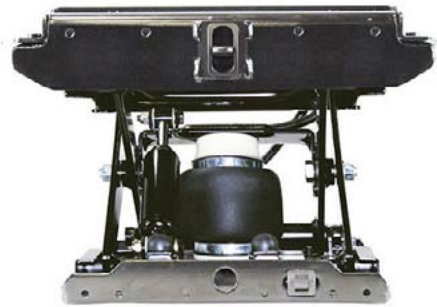

## S076C SUSPENSION

Single Damper View

UPDATED: 06/21/22

### FEATURES

- Heavy Duty Air Ride Suspension
- 12 or 24 Volt Compressor Included
- Up to 190kg (418lbs) Manual Weight Adjustment
- 100mm (4") Suspension Stroke
- Single Damper
- Suspension Cover
- Side to Side Top Mount 330mm (13")
- Front to Back Top Mount 254mm (10"), 280mm (11"), 305mm (12")
- Side to Side Bottom Mount 260mm (10.25")
- Front to Back Bottom Mount 280mm (11"), 305mm (12"), 324mm (12.75")