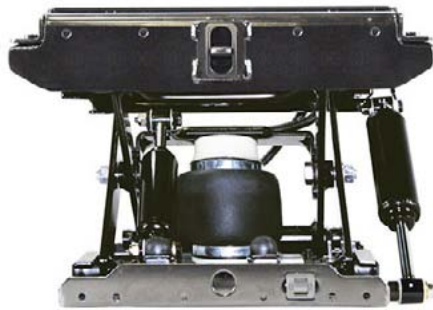

ULTRA

ULTRA SEAT CORPORATION

S076C HD

HEAVY DUTY AIR RIDE SUSPENSION

Double Damper View

UPDATED:06/21/22

FEATURES

- Heavy Duty Air Ride Suspension
- 12 or 24 Volt Compressor Included
- Up to 190kg (418lbs) Manual Weight Adjustment
- 100mm (4") Suspension Stroke
- Double Dampers
- Suspension Cover
- Side to Side Top Mount 330mm (13")
- Front to Back Top Mount 254mm (10"), 280mm (11"), 305mm (12")
- Side to Side Bottom Mount 260mm (10.25")
- Front to Back Bottom Mount 280mm (11"), 305mm (12"), 324mm (12.75")

OPTIONS

- Slide Rails
- Mounting Bars
- Mounting Plates
- Turntables
- Pedestals

*Contact One Of Our Seating Specialists
For More Details*

MODELS

S076CHD 12 Volt • 570249C12HD

S076CHD 24 Volt • 570249C24HD

WEIGHT

48lbs (22kg)

INDUSTRY STANDARDS

- Operator Seat Vibration: ISO 7096

DOUBLE DAMPERS