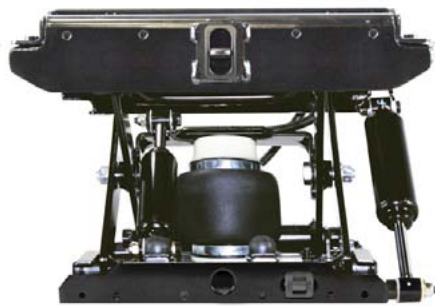

## S076CHD

HEAVY DUTY AIR RIDE SUSPENSION

Double Damper View

UPDATED:06/21/22

### FEATURES

- Heavy Duty Air Ride Suspension
- 12 or 24 Volt Compressor Included
- Up to 190kg (418lbs) Manual Weight Adjustment
- 100mm (4") Suspension Stroke
- Double Dampers
- Suspension Cover
- Side to Side Top Mount 330mm (13")
- Front to Back Top Mount 254mm (10"), 280mm (11"), 305mm (12")
- Side to Side Bottom Mount 260mm (10.25")
- Front to Back Bottom Mount 280mm (11"), 305mm (12"), 324mm (12.75")

### WEIGHT

48lbs (22kg)