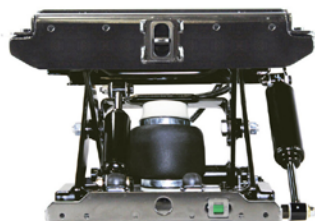

ULTRA

ULTRA SEAT CORPORATION

V878C JD3 II

UPPER SLIDE RAILS

Double Damper View

FEATURES

- High Adjustable Backrest
- Adjustable Headrest
- Left Hand Side Control for Recline Adjustment
- Document Holder
- Adjustable Mechanical Lumbar
- Double Dampers
- 7° Seat Tilt Adjustment in 3 Positions
- 50mm Seat Cushion Length Adjustment
- Heavy Duty 24 Volt Air Suspension
- Up to 190kg (418lbs) Manual Weight Adjustment
- 100mm (4") Suspension Stroke
- Adjustable 2.5" Left Hand Armrest
- Right Hand Console Mounting Bracket
- Adjustable Upper Double Locking Slide Rails with 5mm Reinforcement Bars
- Universal Mounting Plates
- 24 Volt Seat Cushion Heater Kit
- 3" Retractable Seat Belt with Normally Open Safety Switch

OPTIONS

- Other Seat Belt Options Available
- Universal Mounting Bars, Plates, Turntables, Pedestals and Tethers Available

Contact One Of Our Seating Specialists
For More Details

MODELS

- V878C JD3 II Black/Grey Cloth 24 Volt
- 585499C24