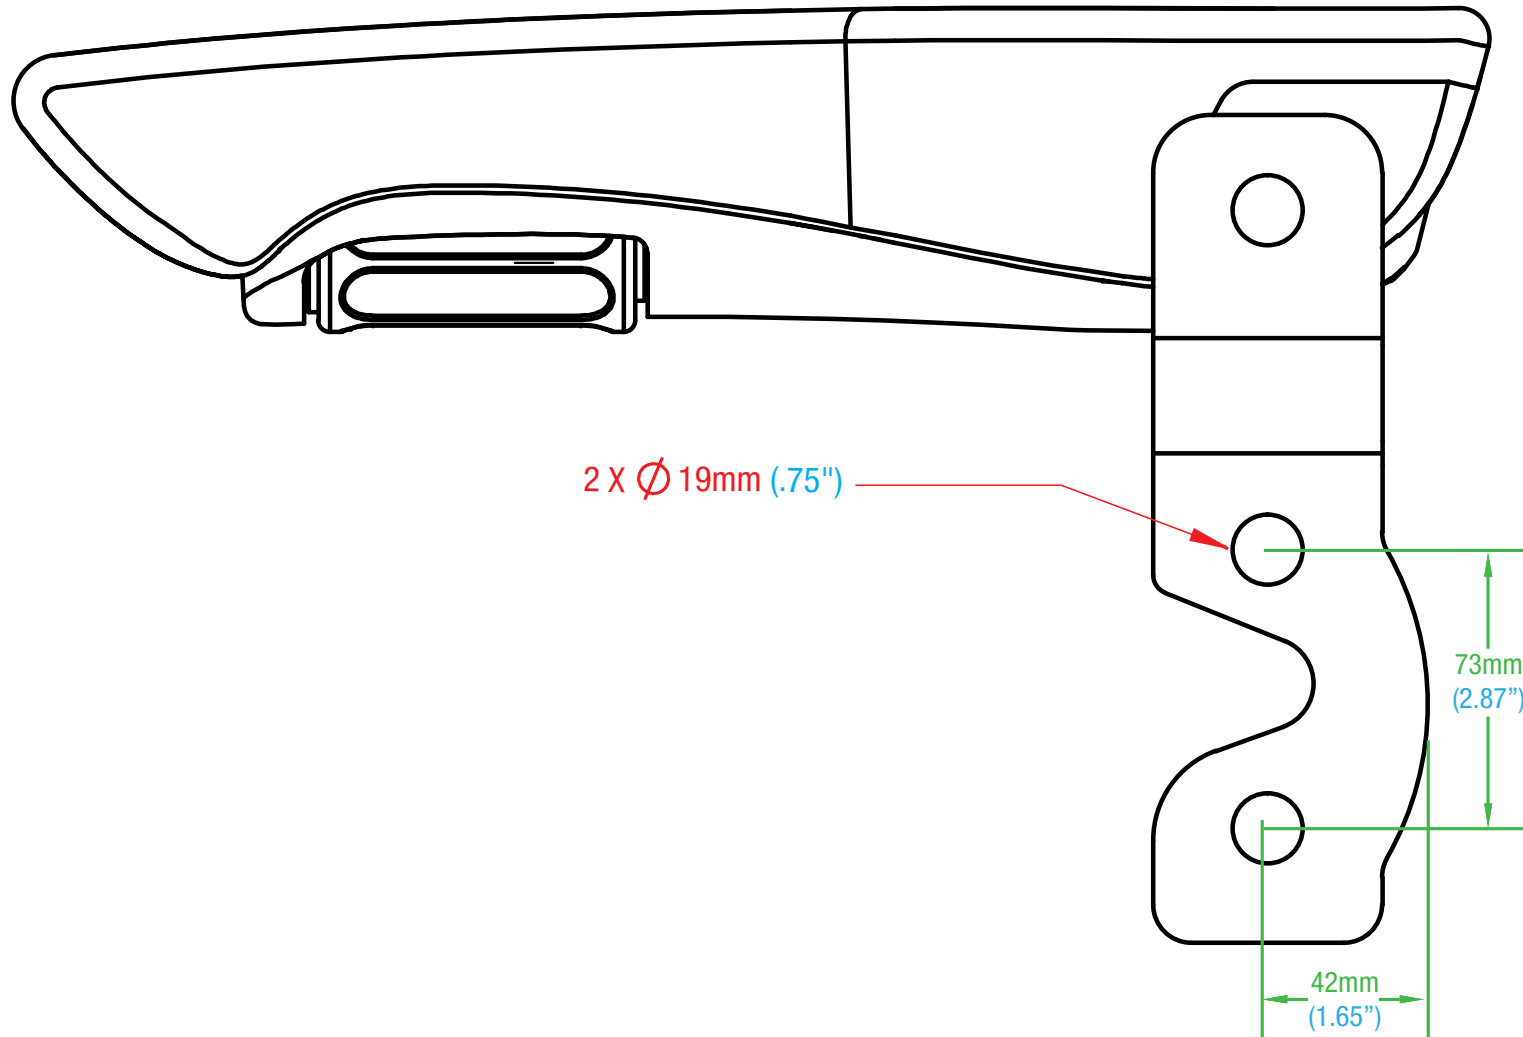

ARMREST HOLE PATTERN

570-34R

ULTRA SEAT CORPORATION

* Mounting Pattern Dimensions
* Measurements in Inches

PHONE: 1-800-667-7328 • FAX: 1-888-667-7328

ULTRASEAT.COM