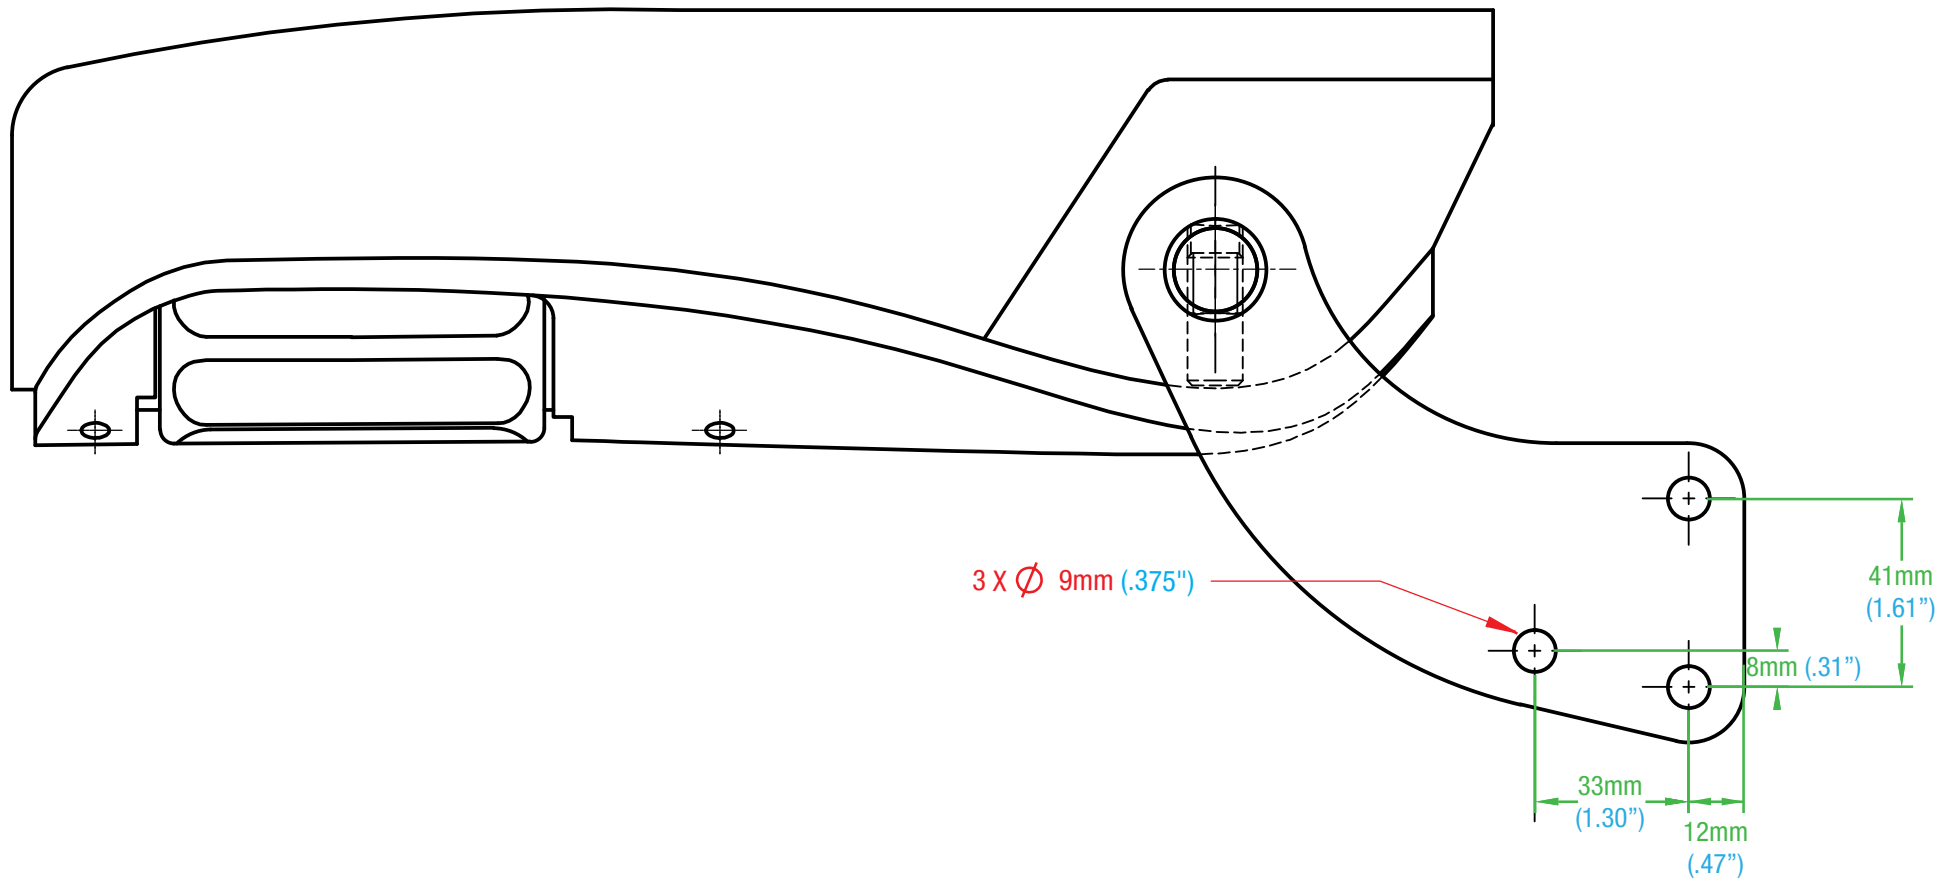

ARMREST HOLE PATTERN

870-39R

ULTRA SEAT CORPORATION

* Mounting Pattern Dimensions
* Measurements in Inches

PHONE: 1-800-667-7328 • FAX: 1-888-667-7328

ULTRASEAT.COM