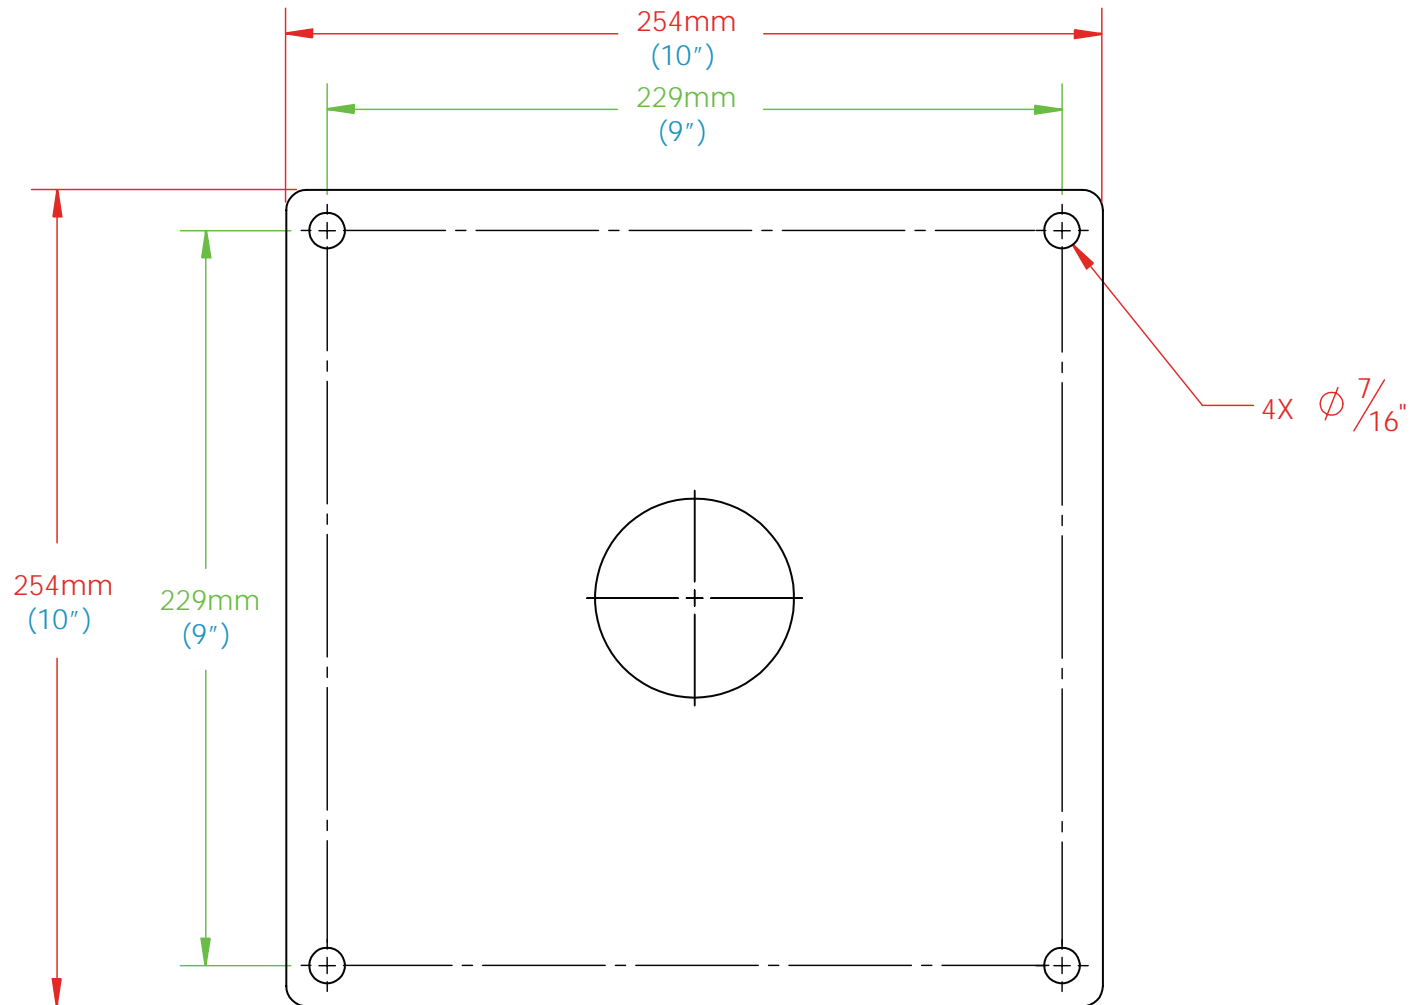

# ADJUSTABLE PEDESTAL HOLE PATTERN

880-300

## BOTTOM MOUNTING PATTERN

ULTRA SEAT CORPORATION

- \* Mounting Dimensions
- \* Measurements in Inches
- \* Overall Dimensions

PHONE: 1-800-667-7328 • FAX: 1-888-667-7328

ULTRASEAT.COM

06/17/2016