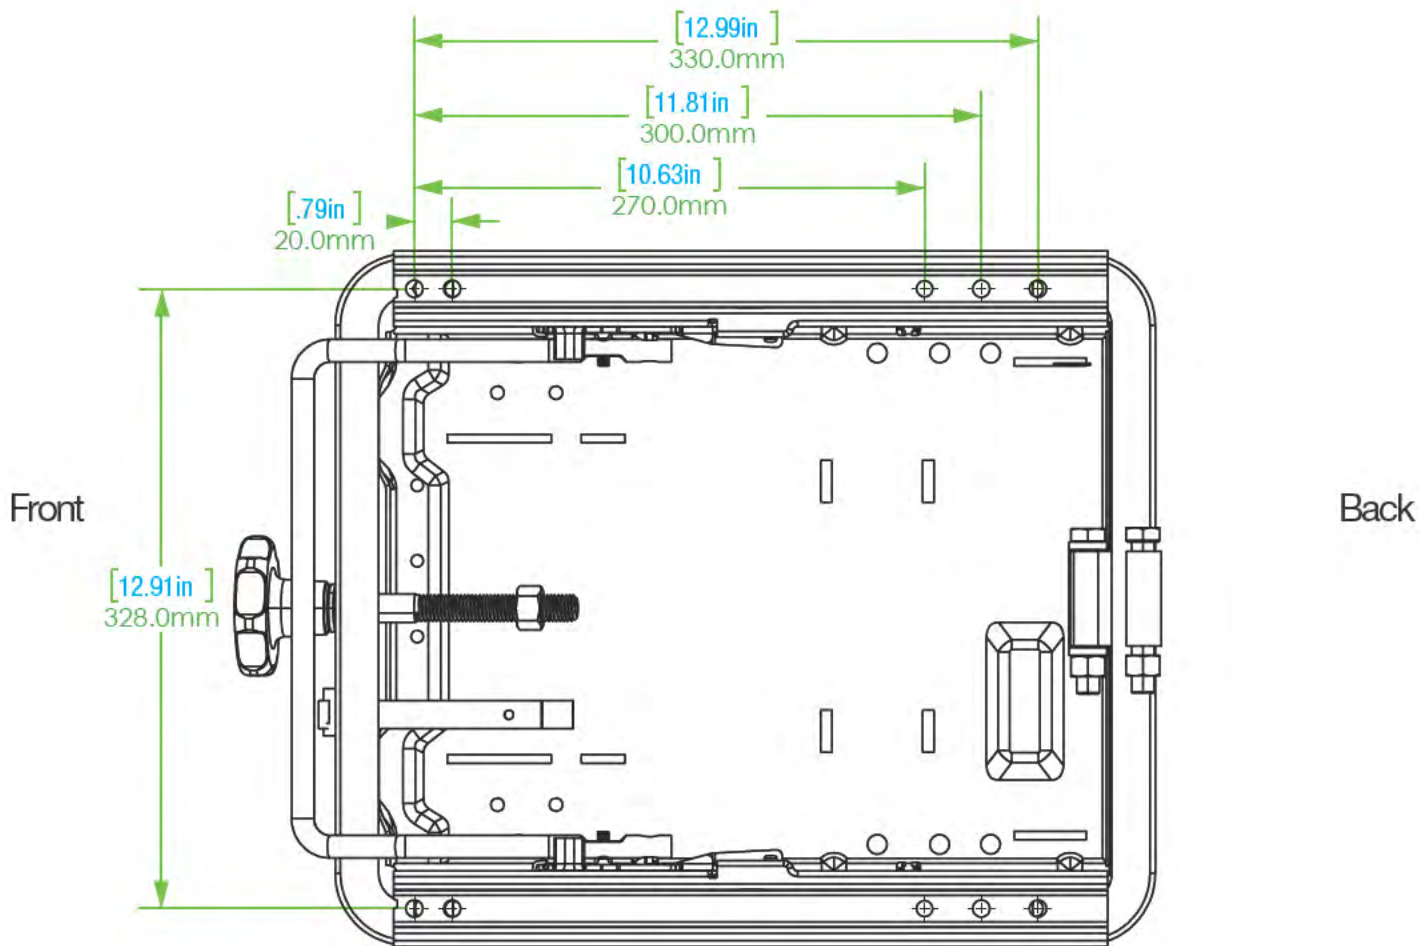

# SUSPENSION BASE HOLE PATTERN

S022C

## BOTTOM MOUNTING PATTERN

04/04/2022

ULTRA SEAT CORPORATION

\* Mounting Pattern Dimensions  
\* Measurements in Inches

PHONE: 1-800-667-7328 • FAX: 1-888-667-7328

ULTRASEAT.COM