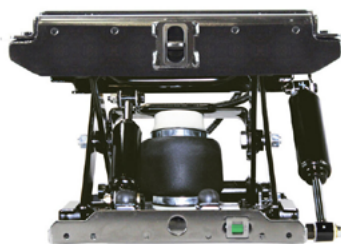

ULTRA

ULTRA SEAT CORPORATION

T776C TLB

UPPER SLIDE RAILS

Double Damper View

FEATURES

- Medium Adjustable Backrest
- Custom Configurable & Locking Recline Control Lever
- Document Holder
- Adjustable Mechanical Lumbar
- Reinforced Heavy Duty Metal Frame
- Heavy Duty 12 Volt Air Ride Suspension
- Double Dampers
- Up to 190kg (418lbs) Manual Weight Adjustment
- 100mm (4") Suspension Stroke
- Adjustable Upper Double Locking Slide Rails with 5mm Reinforcement Bars
- Universal Mounting Plate to Fit Most Loader Backhoes
- 360 Degree Turntable

OPTIONS

- 2.5" Standard Armrest Left • **87034L**
- 2.5" Standard Armrest Right • **87034R**
- 3.5" Standard Armrest Left • **87039L**
- 3.5" Standard Armrest Right • **87039R**
- Adjustable Headrest B/G Cloth • **870221**
- Adjustable Headrest Black Vinyl • **87023**
- 2" Retractable Seat Belt • **81065**
- 3" Retractable Seat Belt • **81067**
- Air Lumbar Kit (Single) • **960551SK**
- 12 Volt Seat Cushion Heater Kit • **830286**
- 24 Volt Seat Cushion Heater Kit • **830287**